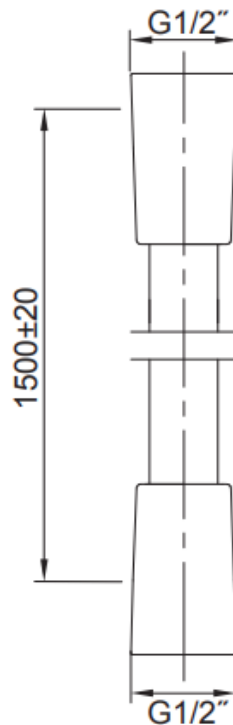

Brand : KOHLER
Name : Shower Hose
Item Code : K-11628T-AF
Designer :
Color / Finish: Polished Chrome
Dimensions : 1.5m hose length

Product info:

- Smooth and anti-kink helps reach target areas and easy to clean
- For use with a hand shower
- finishes resist corrosion and tarnishing