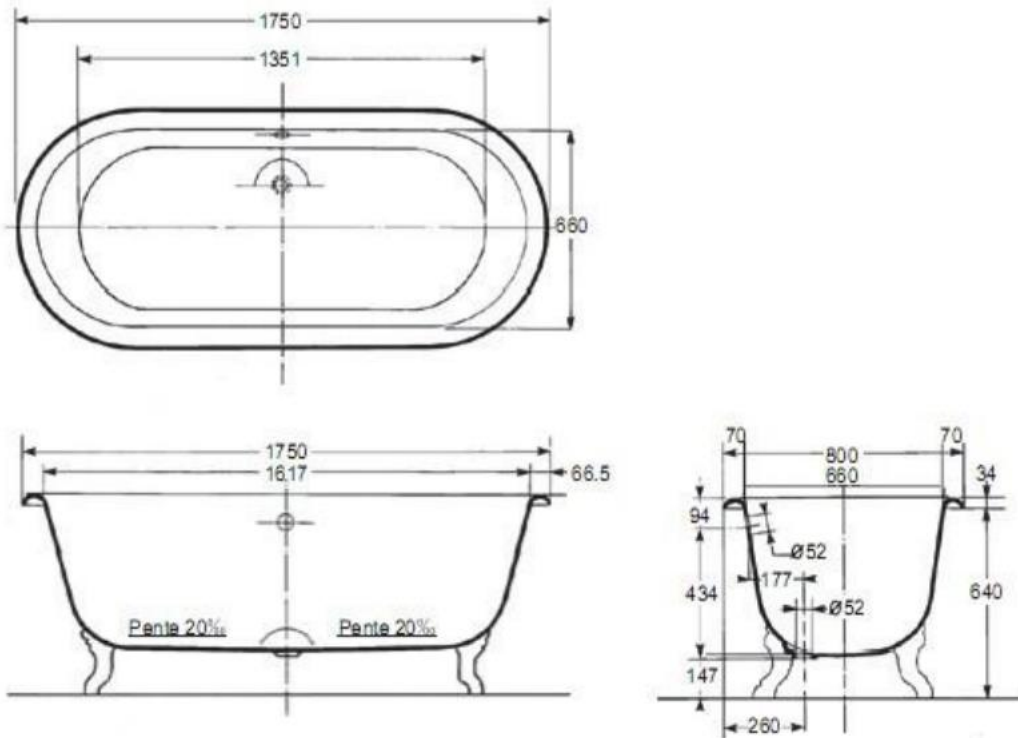

Brand : KOHLER
 Name : CLEO Feet
 Item Code : K11194T-0
 Designer :
 Color / Finish: White
 Dimensions :

Product info:
 • CLEO Feet

Flushing of pipe must be done before fittings are installed. Failure to do so voids the warranty.
 Follow cleaning instructions and avoid using any harmful chemicals.
 All information is for reference only. Installation shall always be based on the specs provided with actual delivered items.
 For more info, visit www.sanitecph.com