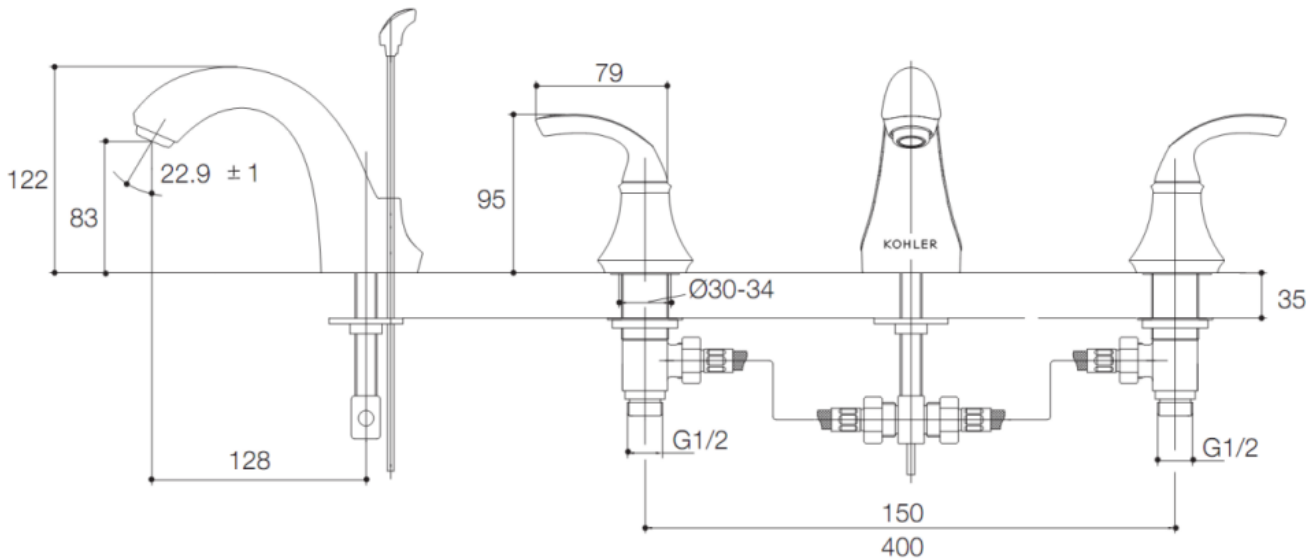

Brand : KOHLER
 Name : Forte 3 Hole Lavatory Faucet
 Item Code : K-10272T-4-CP

Designer :

Color / Finish: Polished Chrome
 Dimensions : 128 mm Reach
 83 mm Height

Product info:

- 3 Hole Lavatory Faucet
- Handle: Metal
- Includes: Spout, valve, handle, aerator, drain, supplies, connection assy.