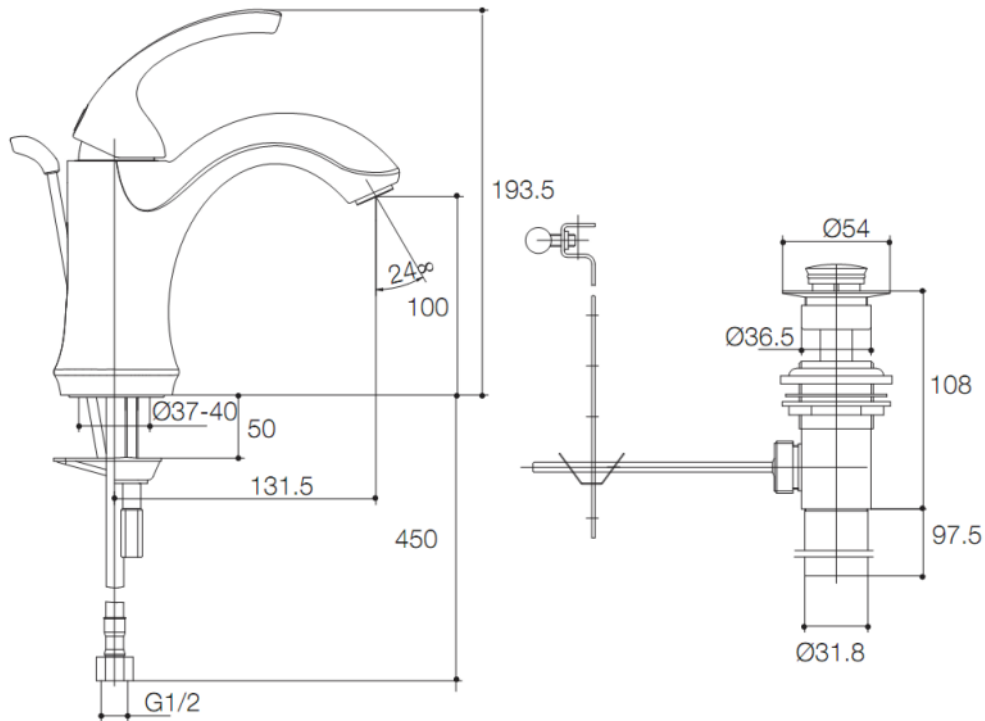

Brand : KOHLER
Name : Forte Single hole lavatory faucet
Item Code : K-10215T-4-PGD

Designer :

Color / Finish: Polished Gold
Dimensions : 131.5 mm Spout Reach
100 mm Spout Height

Product info:

- Single Hole
- Lavatory Faucet
- Handle: Metal
- Includes: Spout, handle, aerator, valve, pop-up drain with tailpiece, supplies, connection assy