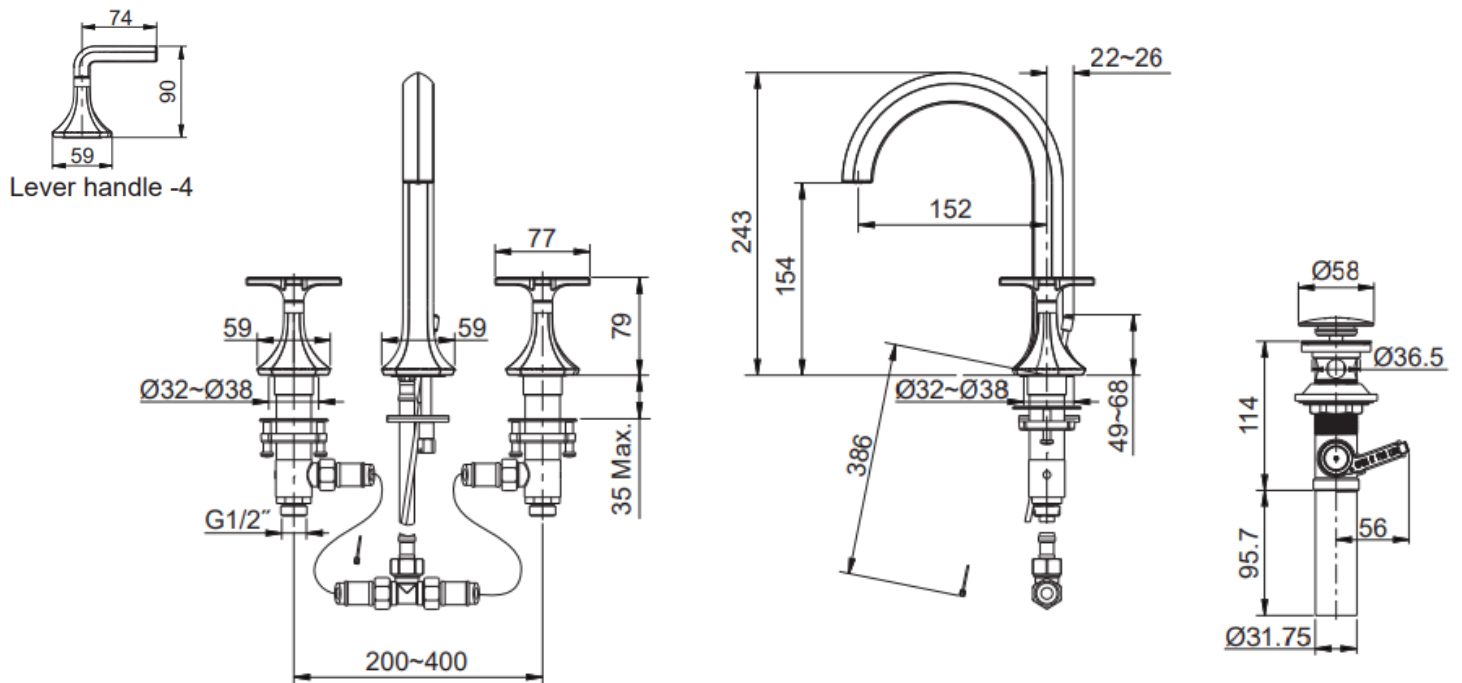

Brand : KOHLER
 Name : Occasion widespread basin faucet
 Brushed Modern Brass
 Item Code : EX27100T-4-2MB
 Designer :
 Color / Finish: Brushed Moderne Brass
 Dimensions : (See data drawing below for dimensions)

Product info:

- Widespread basin faucet
- Ceramic disc valves exceed industry longevity standards for a lifetime of durable performance.
- Finishes resist corrosion and tarnishing

Flushing of pipe must be done before fittings are installed. Failure to do so voids the warranty.