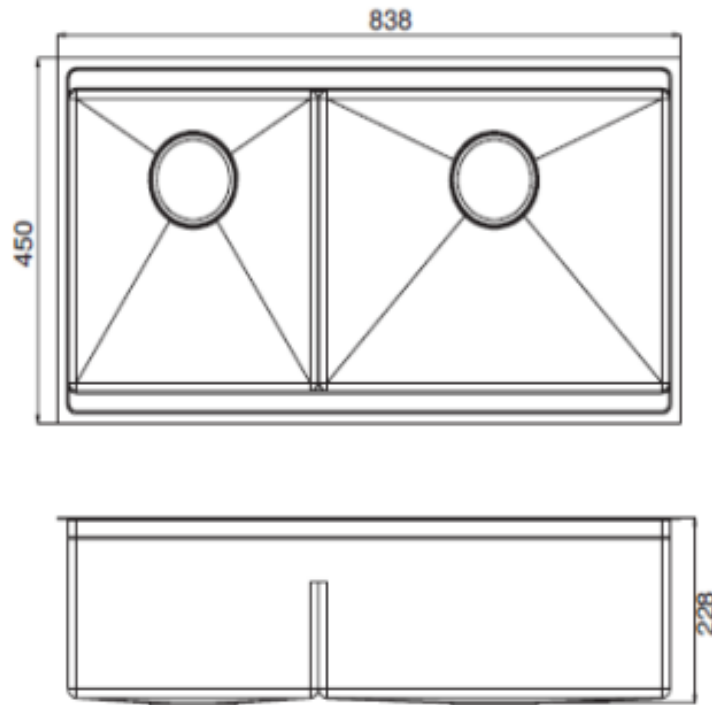

Brand : KOHLER
Name : Moraine Kitchen Stainless Sinks
Item Code : 72913T-P-NA

Designer :

Color / Finish: Stainless Steel
Dimensions : 838 x 450 x 228 mm

Product info:

- Undermount
- Kitchen Stainless Sinks

Required Accessories sold separately:

- SS Anti-Splash Wall
- SS Colander
- Bamboo Chopping Board

Flushing of pipe must be done before fittings are installed. Failure to do so voids the warranty.

Follow cleaning instructions and avoid using any harmful chemicals.

All information is for reference only. Installation shall always be based on the specs provided with actual delivered items.

For more info, visit www.sanitecph.com