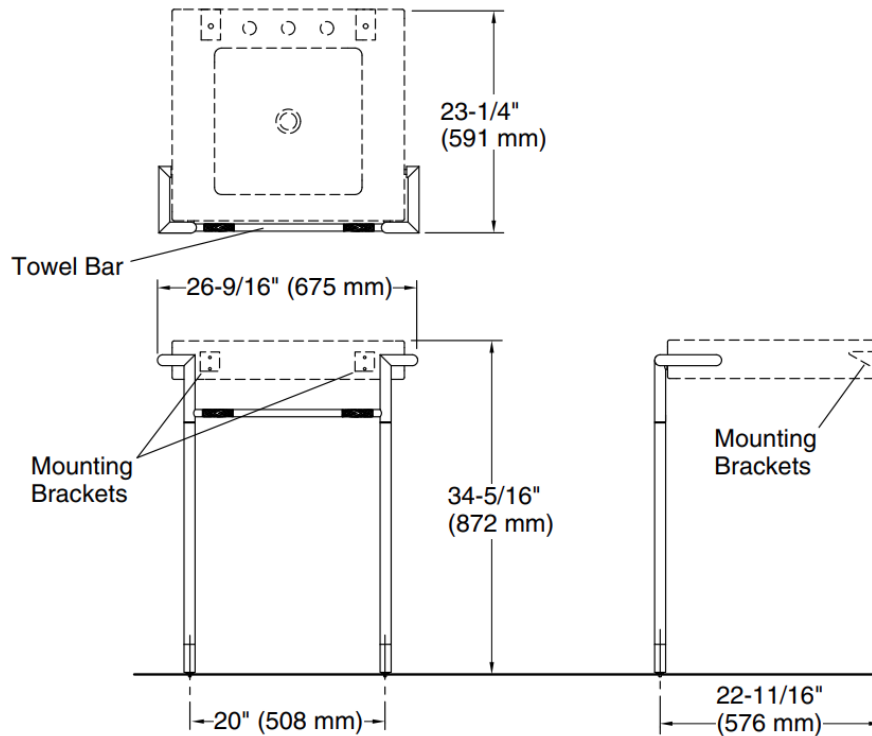

Brand : KALLISTA
Name : Pinna Paletta Console table legs with Towel Bar
Item Code : P74216-ADW-AD
Designer : Laura Kirar
Color / Finish: Antique Nickel Silver
Dimensions : 872 x 675 x 508 mm

Product info:

- Console Table Legs
- Solid brass construction for durability and reliability

Flushing of pipe must be done before fittings are installed. Failure to do so voids the warranty.

Follow cleaning instructions and avoid using any harmful chemicals.