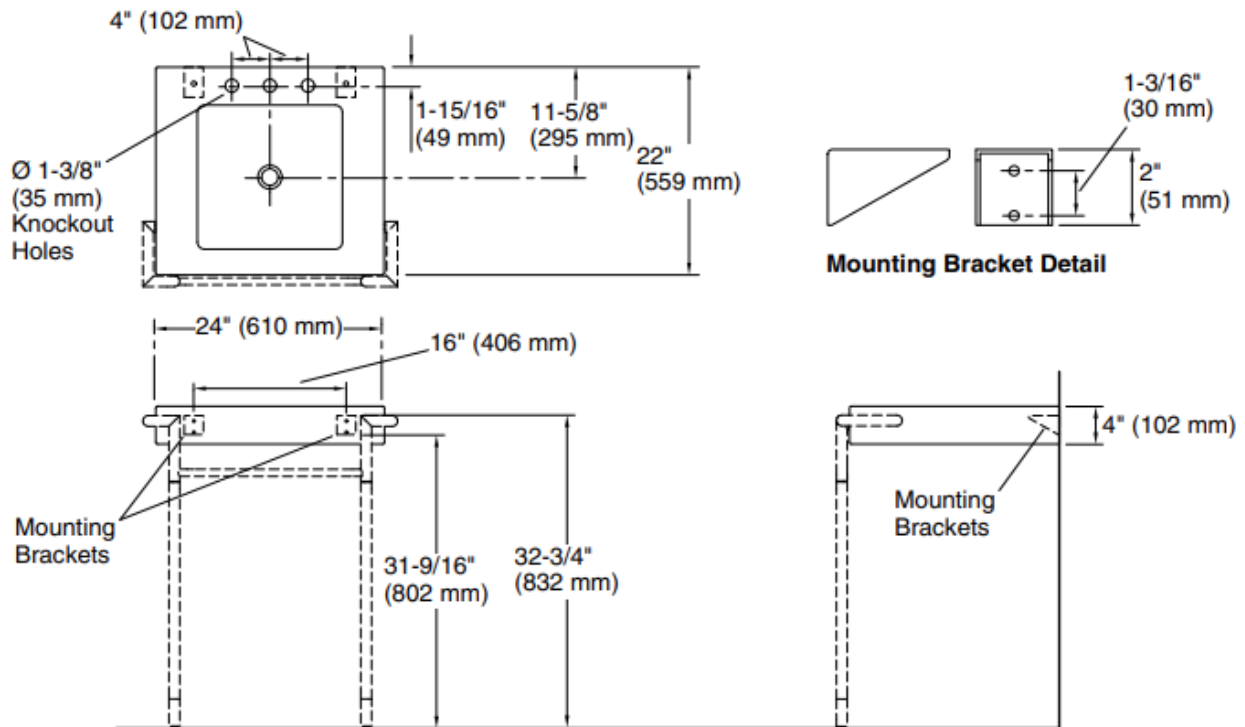

Brand : KALLISTA,USA
 Name : Vir Stil Console Tabletop
 Item Code : P74206-00-KL
 Designer : Laura Kirar
 Color / Finish: Calacatta Borgini
 Dimensions : (See data drawing below for dimensions)

Product info:

- Console Tabletop
- Top is cut from a single piece of marble / limestone
- Top features knockout holes for an 8" (203 mm) widespread or single-control basin set
- Requires console table legs with handtowel