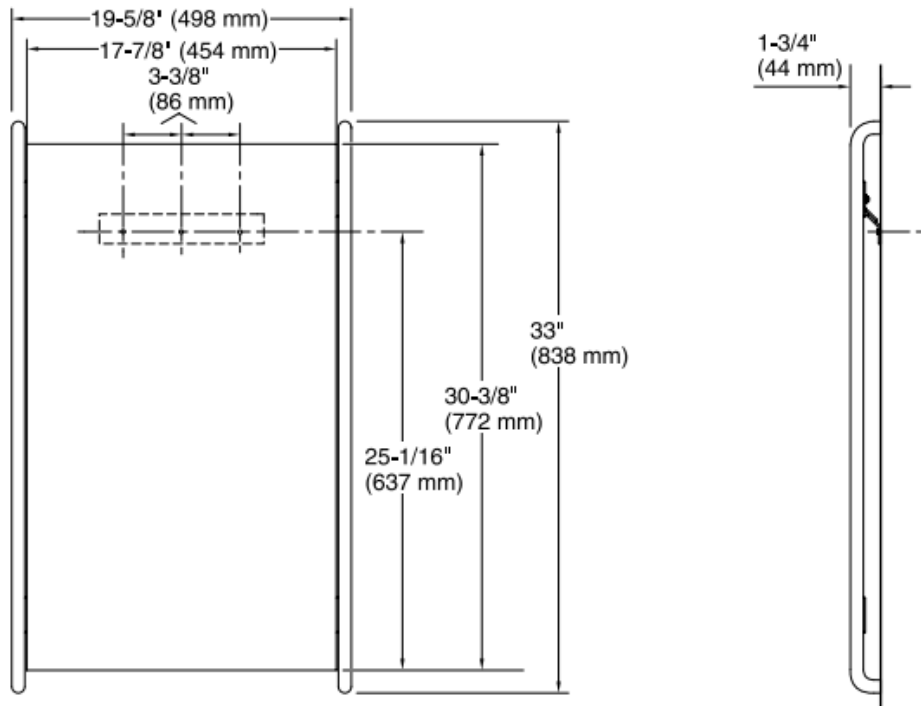

Brand : KALLISTA,USA
Name : One Mirror
Item Code : P74053-00-GN

Designer :

Color / Finish: Gunmetal
Dimensions : 838 x 498 x 44 mm

Product info:

- Towel Bar
- Solid Brass Construction for Durability and Reliability