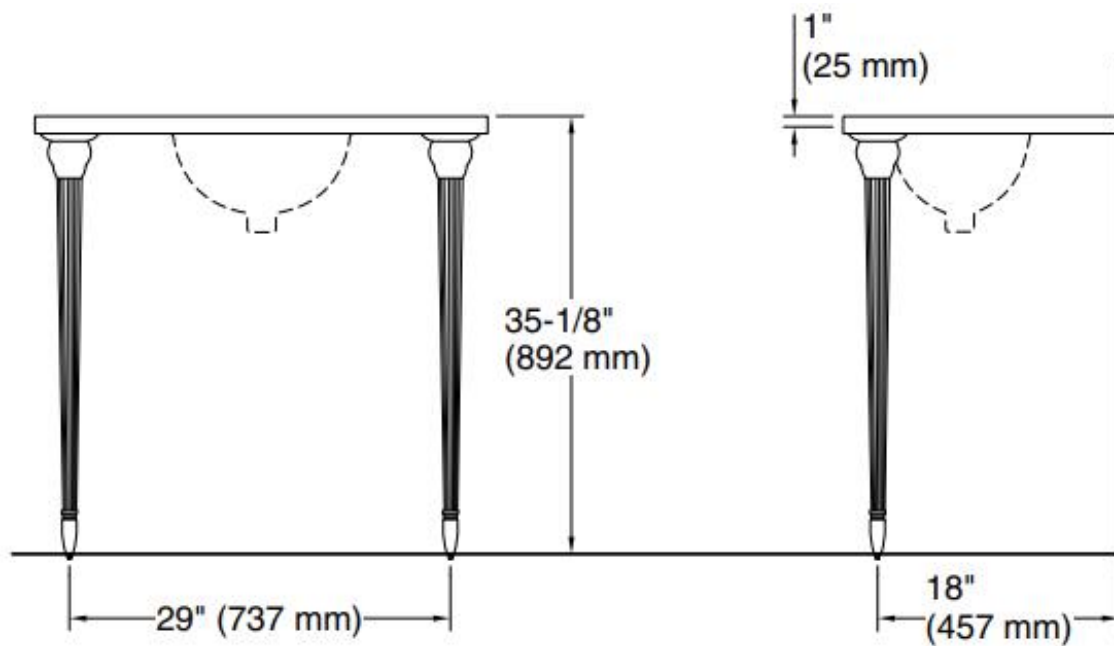

Brand : KALLISTA,USA
Name : For Town Console table legs
Item Code : P74001-00-AD

Designer :

Color / Finish: Nickel Silver
Dimensions : 892 x 737 x 457 mm

Product info:

- Console Table Legs
- Solid brass leg construction for durability and reliability