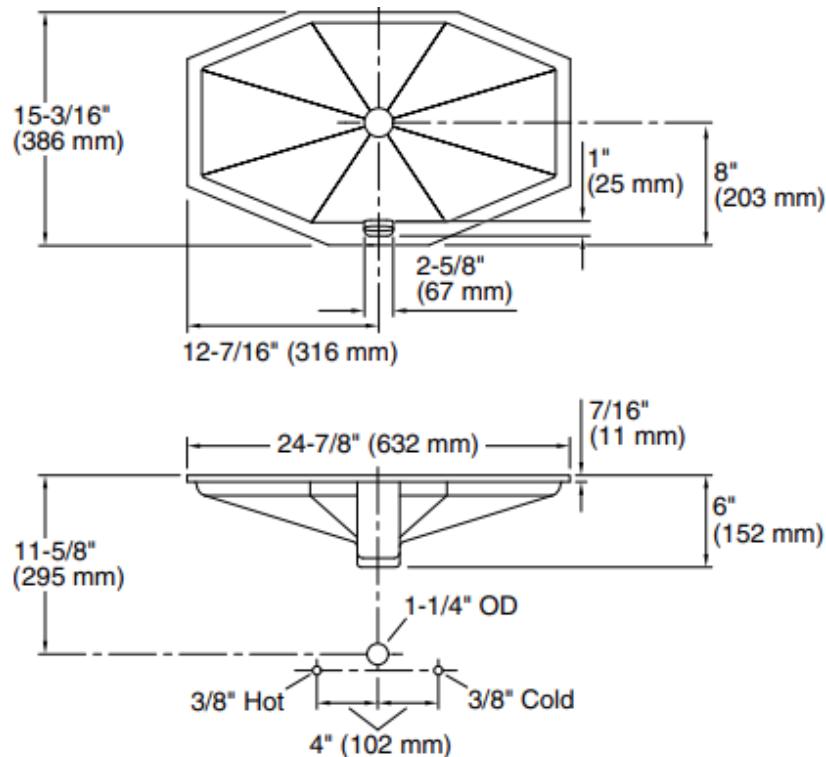

Brand : KALLISTA
 Name : Under-mount basin with overflow
 Item Code : P72044-WO-0
 Designer : Bill Sofield
 Color / Finish: Brushed Nickel
 Dimensions : 632 x 295 x 386 mm

Product info:

- Under-mount basin
- With overflow