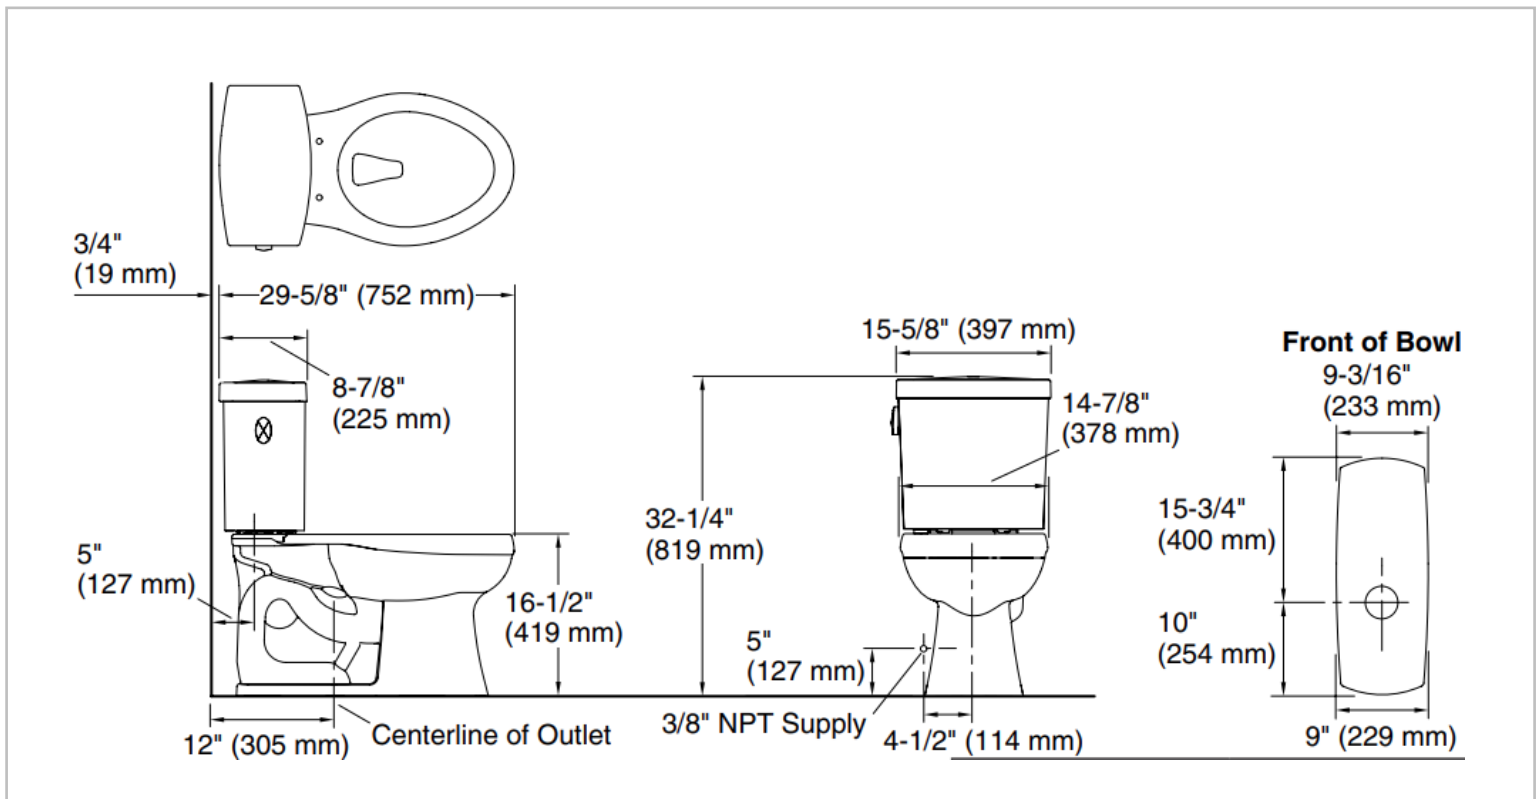

Brand : KALLISTA, USA
 Name : Two-piece high efficiency toilet, less seat
 Item Code : P70330-00-0
 Designer : Barbara Barry
 Color / Finish: White
 Dimensions : (See data drawing below for dimensions)

Product info:

- Two-piece high efficiency toilet
- Less seat
- Elongated bowl
- 1.28 gpf (4.8 lpf)
- 2-1/8" (54 mm) glazed trap way
- Includes polished chrome plated brass trip lever

Flushing of pipe must be done before fittings are installed. Failure to do so voids the warranty.