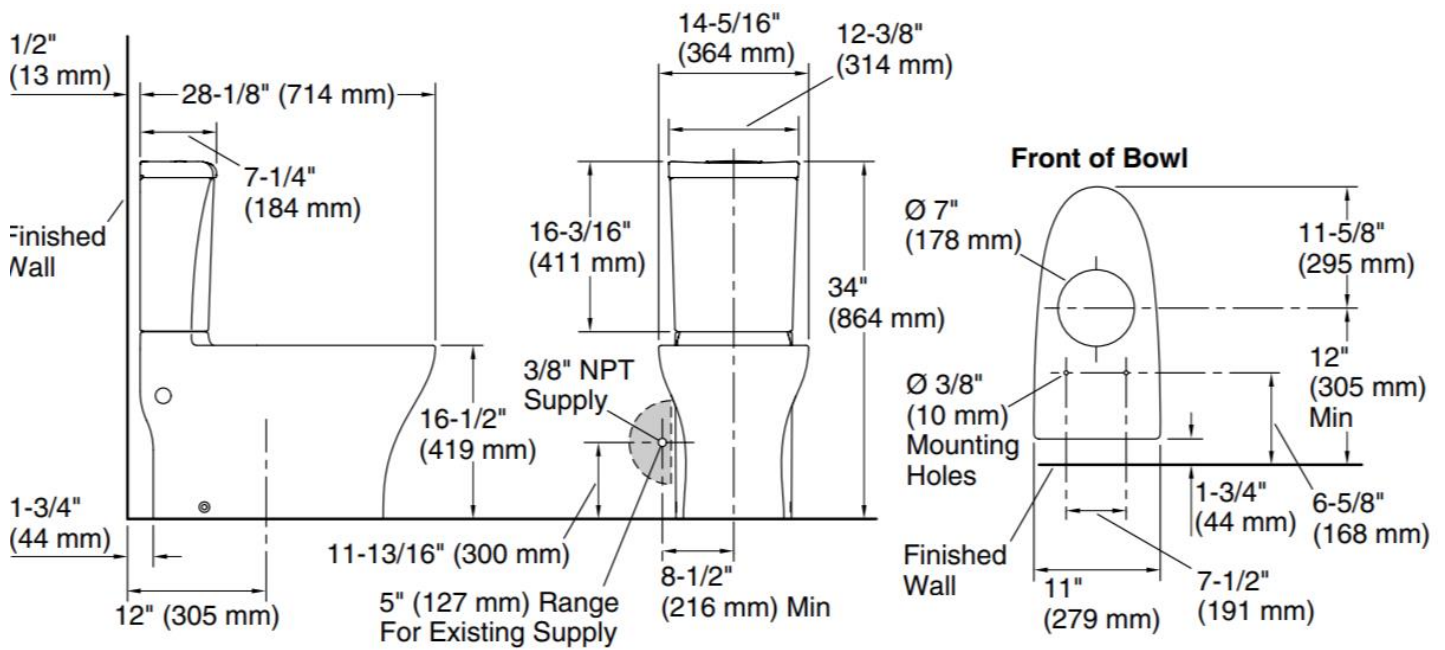

Brand : KALLISTA
 Name : Plie Two-Piece Toilet
 Item Code : P70310-00-0
 Designer :
 Color / Finish: White
 Dimensions : (See data drawing below for dimensions)

Product info:

- Two-piece; chair-height seating
- Vitreous china
- Elongated bowl
- Dual flush flushing system
- Supply line included
- Includes polished chrome finished brass flush actuator