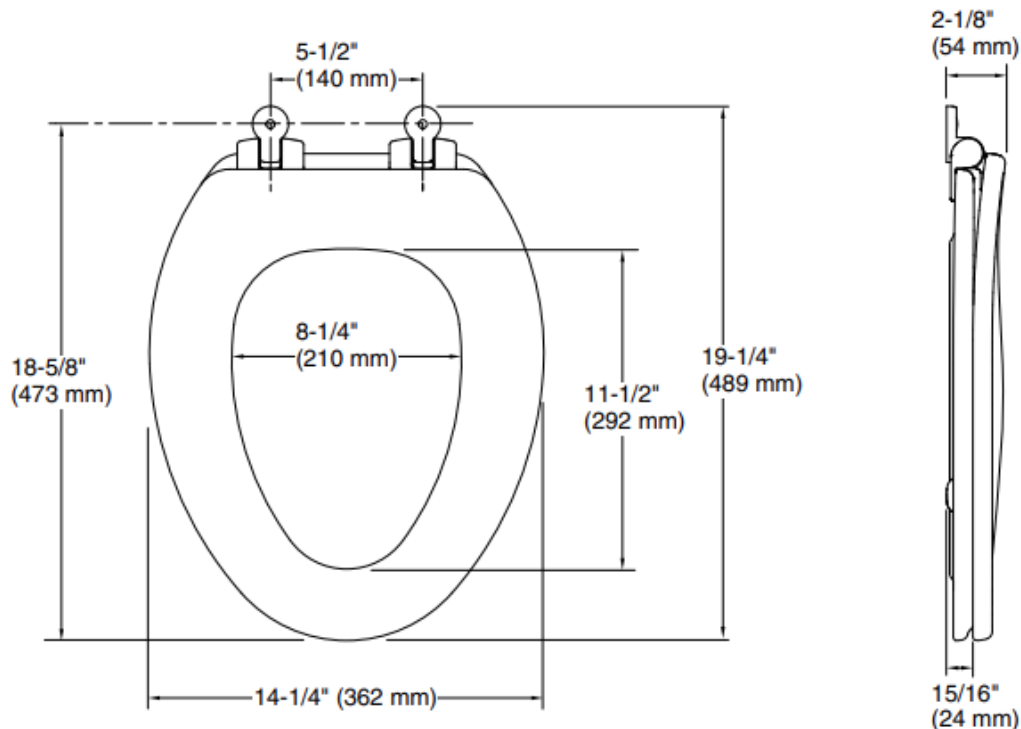

Brand : KALLISTA,USA
Name : Classic toilet seat, Elongated in Brushed Nickel Trim
Item Code : P70303-AG-0
Designer :
Color / Finish: White
Dimensions : 489 x 362 x 54 mm

Product info:

- Classic toilet seat
- Elongated in Brushed Nickel Trim
- Brass hinge construction provides durability and reliability
- Ergonomically contoured for maximum comfort
- Slow-close hinge technology