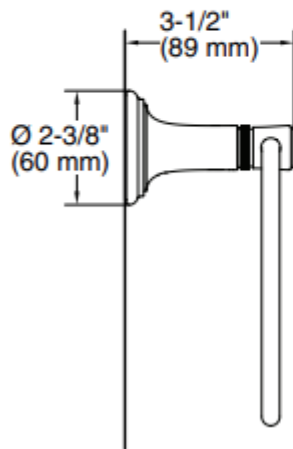

Brand : KALLISTA,USA  
Name : Bellis Towel Ring  
Item Code : P34610-00-CP  
Designer :  
Color / Finish: Polished Chrome  
Dimensions : 177 x 152 x 89 mm

Product info:

- Towel Ring
- Solid brass construction for durability and reliability