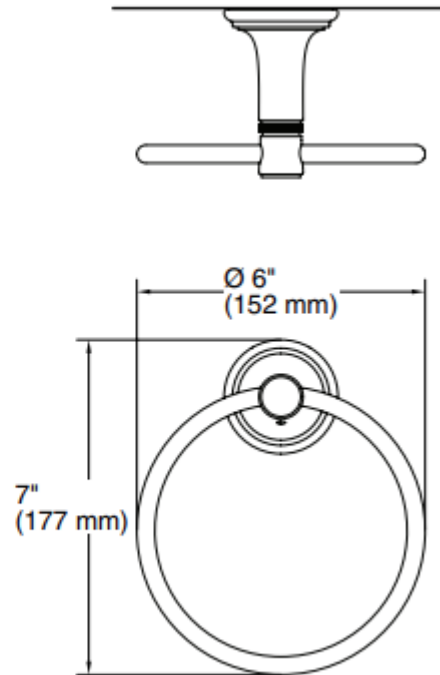

Brand : KALLISTA,USA  
Name : Bellis Towel Ring  
Item Code : P34610-00-CP  
Designer :  
Color / Finish: Polished Chrome  
Dimensions : 177 x 152 x 89 mm

Product info:

- Towel Ring
- Solid brass construction for durability and reliability