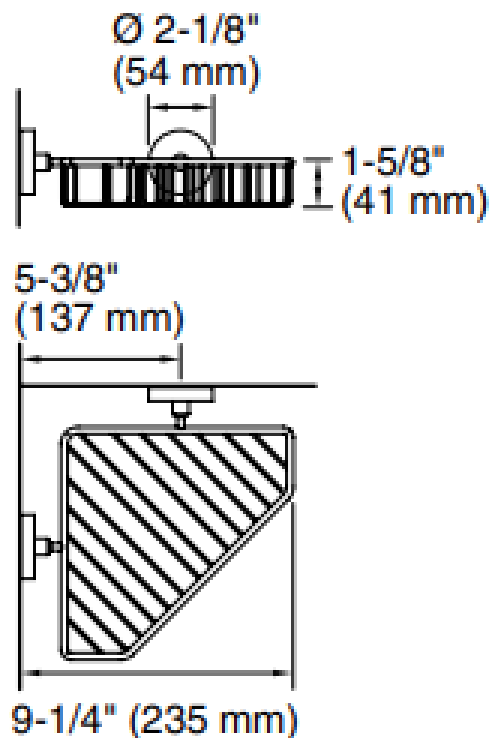

Brand : KALLISTA
Name : Hampstead Corner soap basket
Item Code : P30721-00-AD

Designer :

Color / Finish: Nickel Silver
Dimensions : 235 x 41 mm

Product info:

- Corner soap basket
- Brass construction
- Concealed mounting