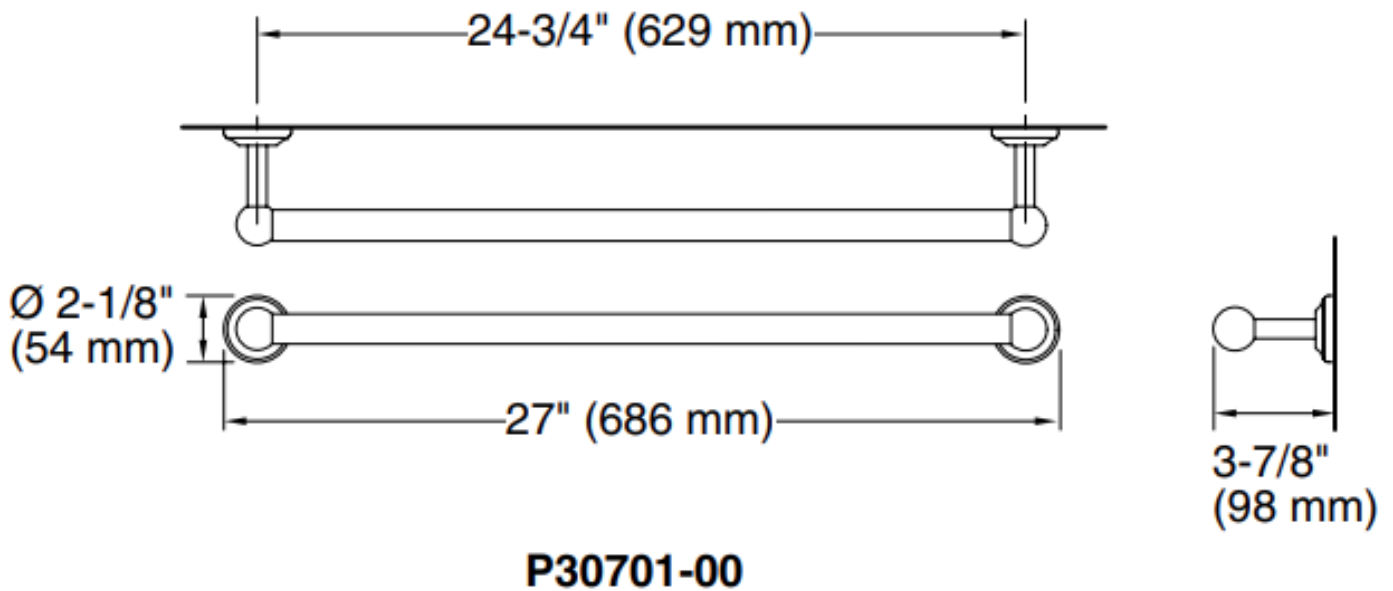

Brand : KALLISTA,USA  
Name : Hampstead Towel Bar  
Item Code : P30701-00-CP

Designer :

Color / Finish: Polished Chrome  
Dimensions : 686 x 629 x 54 mm

**Product info:**

- Towel Bar
- Brass construction
- Concealed mounting