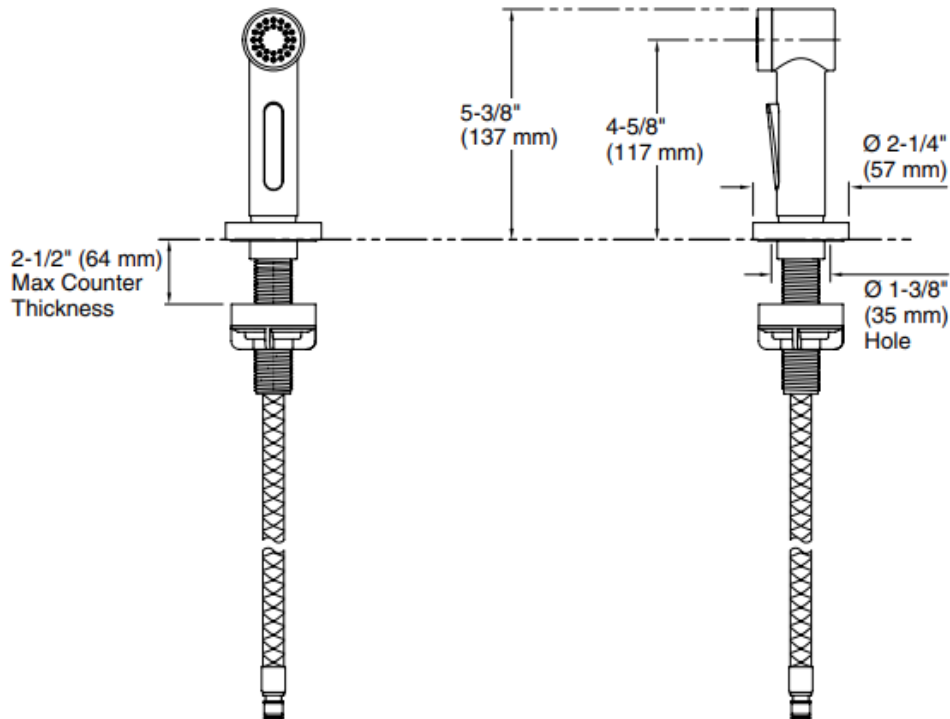

Brand : KALLISTA,USA  
Name : One Sidespray  
Item Code : P25210-00-CP  
Designer :  
Color / Finish: Chrome  
Dimensions : 137 mm height

**Product info:**

- Single-function spray
- One touch spray actuation
- Solid brass construction for durability and reliability
- Easy to clean spray face resists mineral buildup
- Ball joint technology for ease of movement
- Greater thread allows product to be used with up to 2-1/2" (64 mm) countertop material