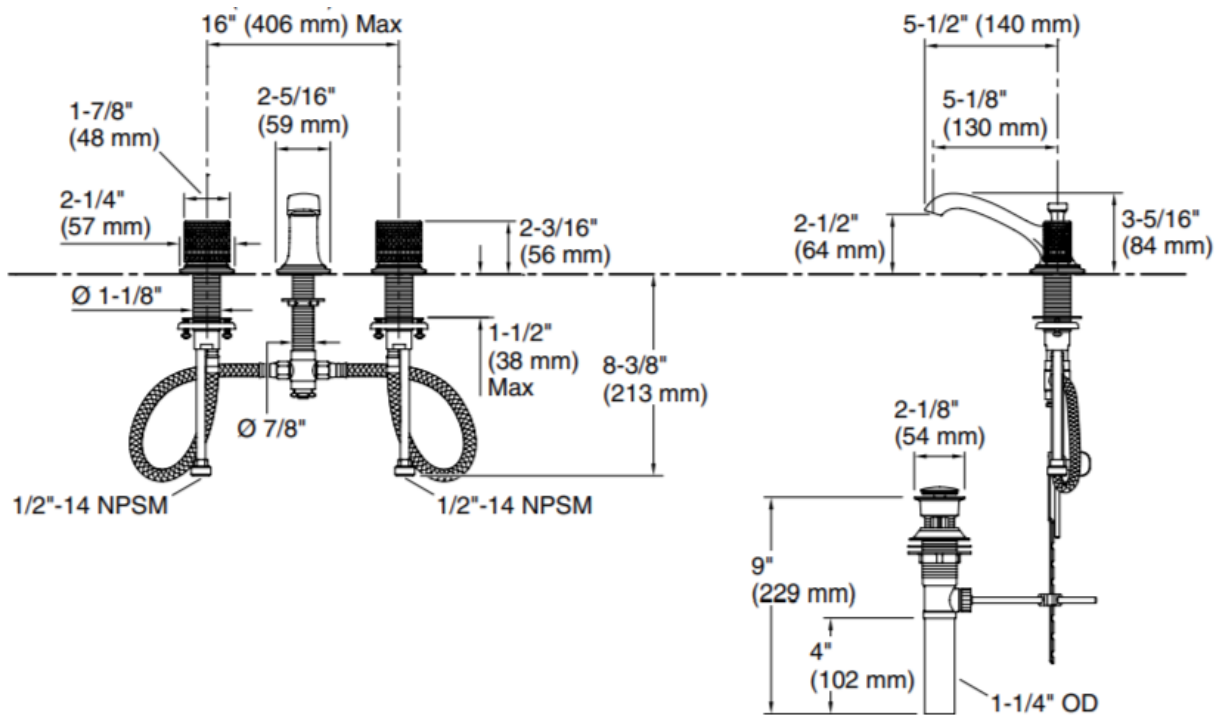

Brand : KALLISTA,USA
 Name : Script Sink faucet, low spout, matte black porcelain knob handles
 Item Code : P25056-CMB-CP
 Designer :
 Color / Finish: Polished Chrome
 Dimensions : (See data drawing below for dimensions)

Product info:

- Sink Faucet
- Low Spout
- Matter Black Porcelain Knob Handles
- Solid metal construction for durability and reliability
- 1.2 gal/min (4.5 l/min) maximum flow rate

Flushing of pipe must be done before fittings are installed. Failure to do so voids the warranty.