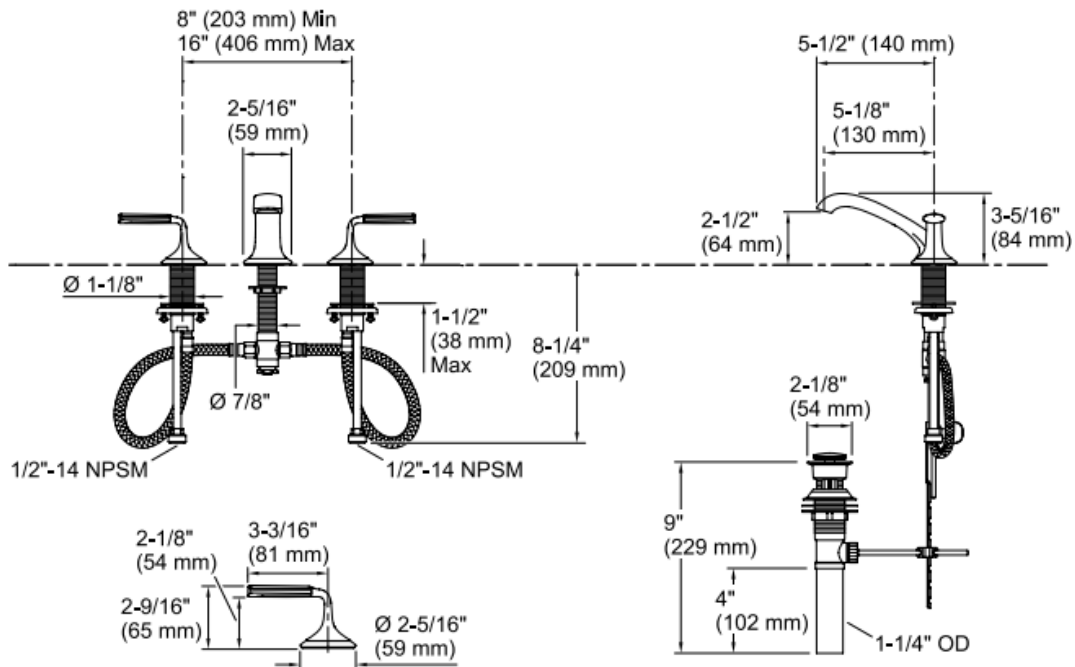

Add-ons sold separately:

- Flexible hose
- Angle valve

Flushing of pipe must be done before fittings are installed. Failure to do so voids the warranty.

Follow cleaning instructions and avoid using any harmful chemicals.

All information is for reference only. Installation shall always be based on the specs provided with actual delivered items.

For more info, visit www.sanitecph.com