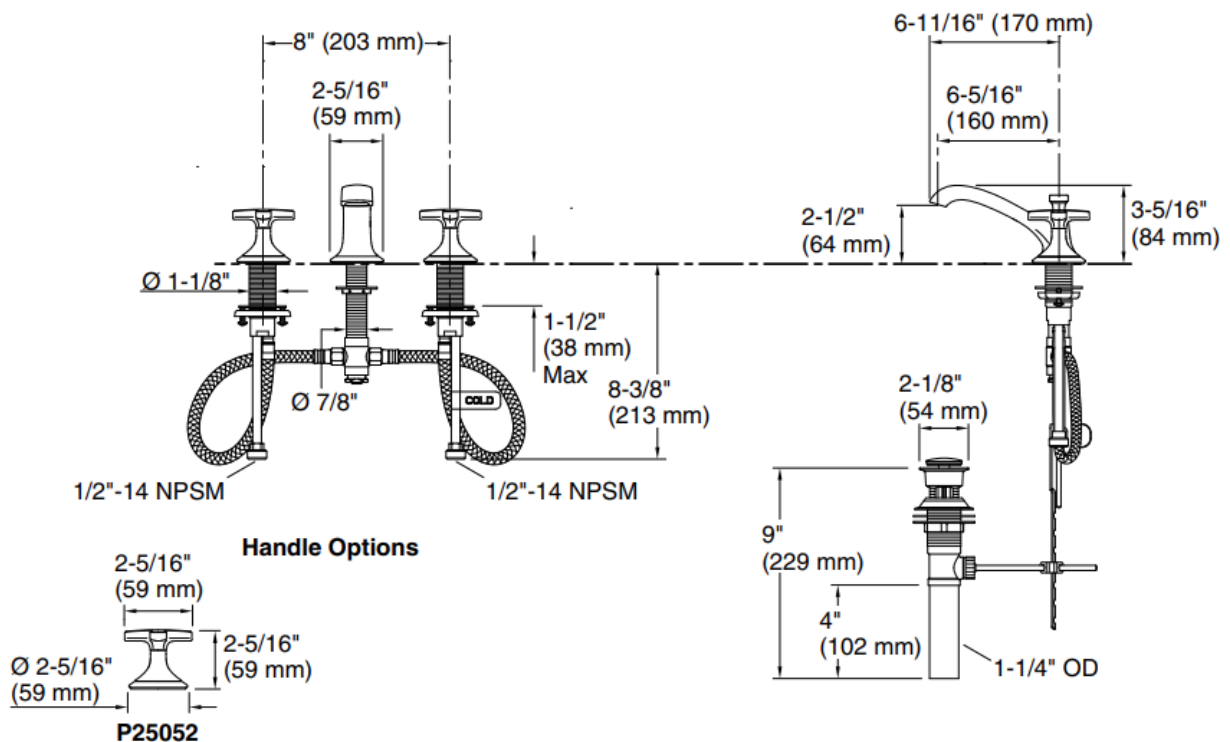

Brand : KALLISTA,USA
Name : Script Decorative sink faucet, low spout, frost ripple enamel cross handles
Item Code : P25052-FRP-CP
Designer :
Color / Finish: Polished Chrome
Dimensions : 233 x 87 x 59 mm

Product info:

- Decorative sink faucet
- Low Spout
- Frost Ripple Enamel Cross handles
- Solid metal construction for durability and reliability
- 1.2 gal/min (4.5 l/min) maximum flow rate

Add-ons to be sold separately:

- Flexible hose
- Angle Valve

Flushing of pipe must be done before fittings are installed. Failure to do so voids the warranty.

Follow cleaning instructions and avoid using any harmful chemicals.

All information is for reference only. Installation shall always be based on the specs provided with actual delivered items.

For more info, visit www.sanitecph.com