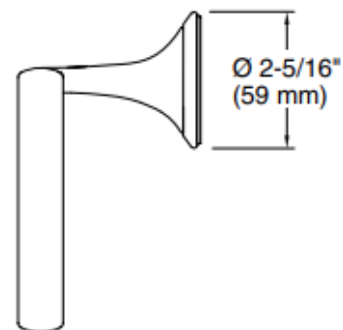

Brand : KALLISTA,USA  
Name : Script Towel Ring  
Item Code : P25013-00-CP

Designer :

Color / Finish: Polished Chrome  
Dimensions : 175 x 137 x 59 mm

Product info:

- Towel Ring
- Solid metal construction for durability and reliability