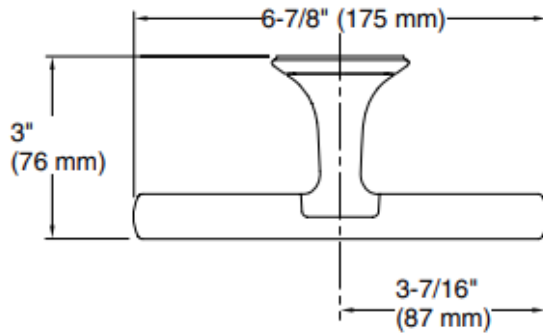

Brand : KALLISTA,USA  
Name : Script Towel Ring  
Item Code : P25013-00-CP

Designer :

Color / Finish: Polished Chrome  
Dimensions : 175 x 137 x 59 mm

Product info:

- Towel Ring
- Solid metal construction for durability and reliability