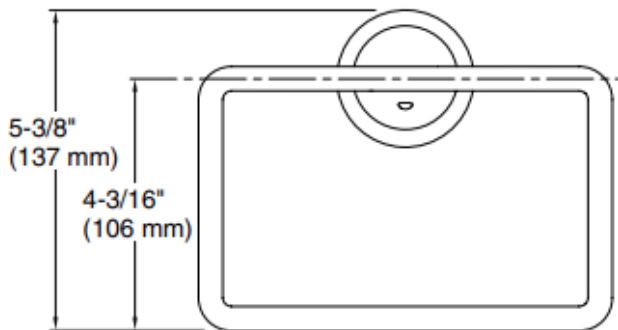

Brand : KALLISTA,USA  
Name : Script Towel Ring  
Item Code : P25013-00-CP

Designer :

Color / Finish: Polished Chrome  
Dimensions : 175 x 137 x 59 mm

Product info:

- Towel Ring
- Solid metal construction for durability and reliability