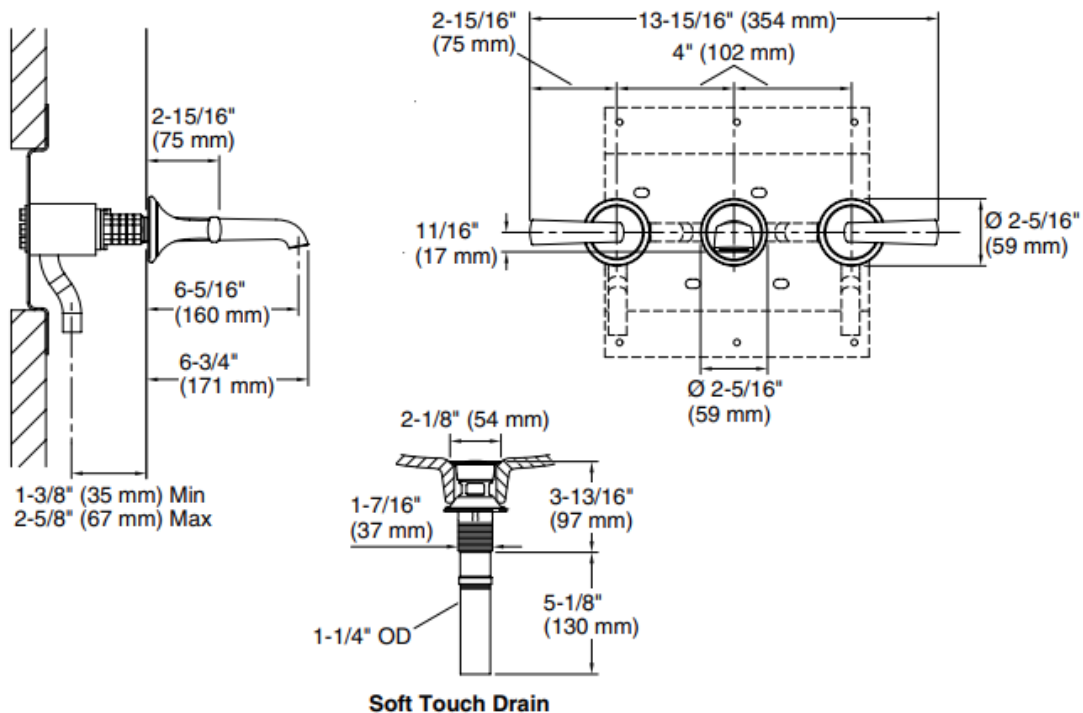

Brand : KALLISTA,USA
 Name : Script Wall-mount sink faucet, lever handles
 Item Code : P25011-LV-BCH
 Designer : Laura Kirar
 Color / Finish: Blushed Bronze
 Dimensions : (See data drawing below for dimensions)

Product info:

- Wall Mount sink faucet
- Lever handles
- Solid metal construction for durability and reliability
- 1.2 gal/min (4.5 l/min) maximum flow rate

Flushing of pipe must be done before fittings are installed. Failure to do so voids the warranty.