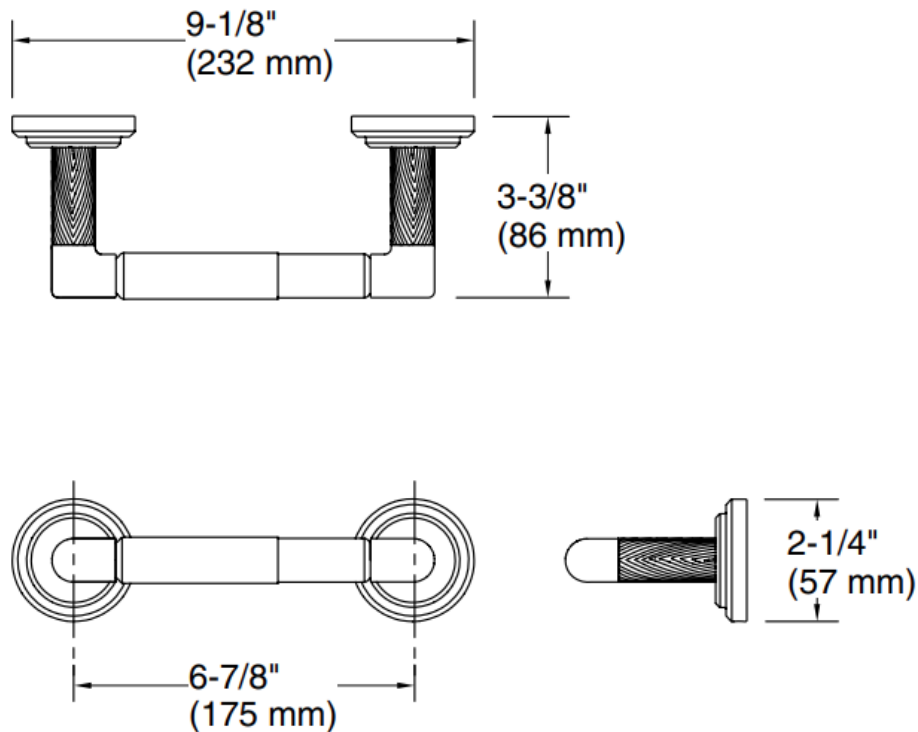

Brand : KALLISTA  
Name : Pinna Paletta Toilet Paper Holder  
Item Code : P24939-ADW-AD  
Designer : Laura Kirar  
Color / Finish: Nickel Silver  
Dimensions : 175 x 57 x 232 x 86 mm

**Product info:**

- Toilet Paper Holder
- Solid brass construction for durability and reliability