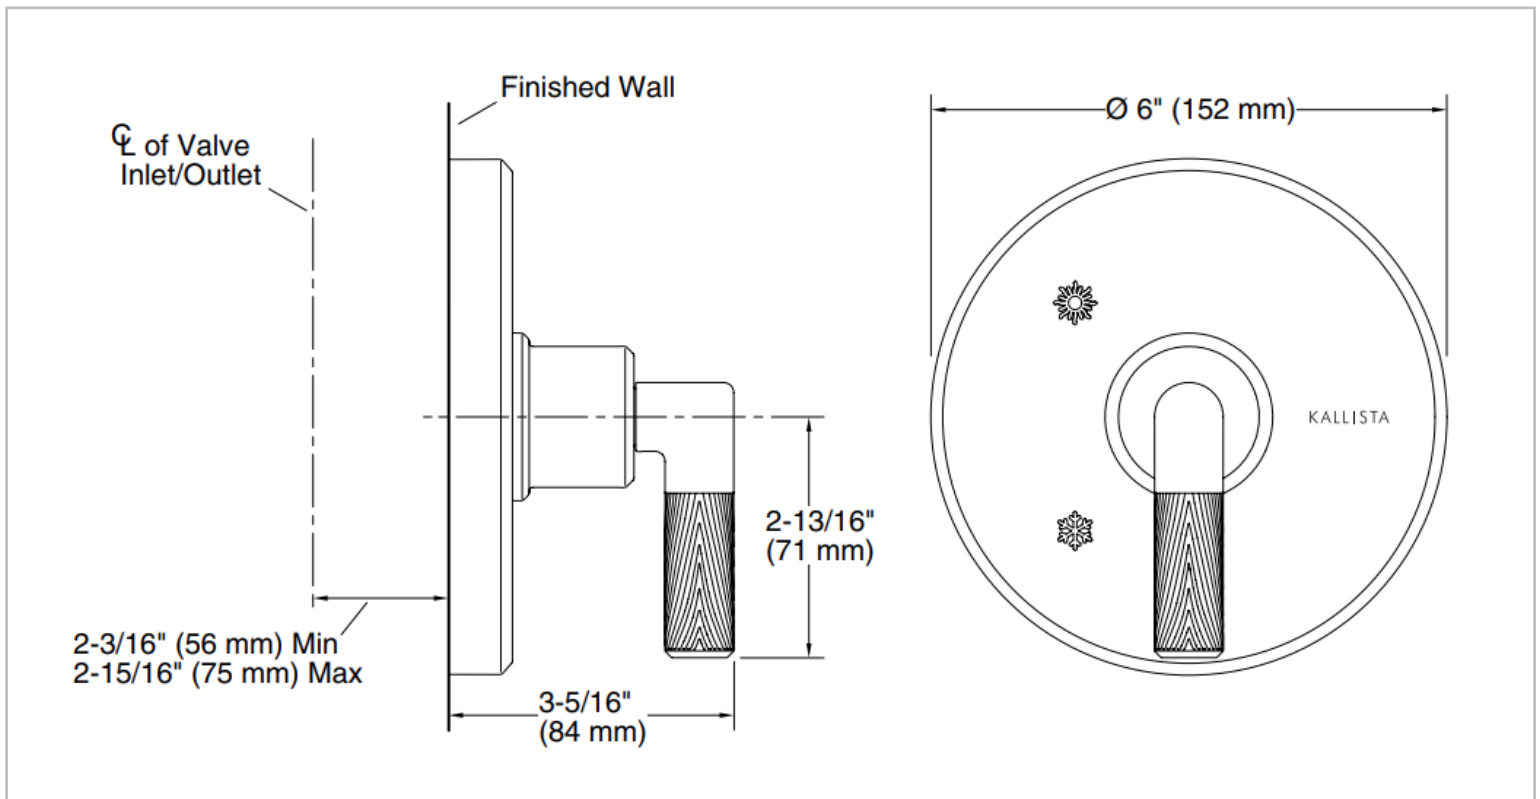

Brand : KALLISTA
 Name : Pinna Paletta Pressure balance trim,
 Lever handle
 Item Code : P24915-ADW-AD
 Designer : Laura Kirar
 Color / Finish: Nickel Silver
 Dimensions : 152 x 84 x 71 mm

Product info:

- Pressure Balance trim
- Lever Handle
- Solid brass construction for durability and reliability
- Pressure-balancing technology maintains water temperature within +/- 3 degrees Fahrenheit
- High-temperature limit stop allows you to preset a comfortable maximum temperature to eliminate scalding