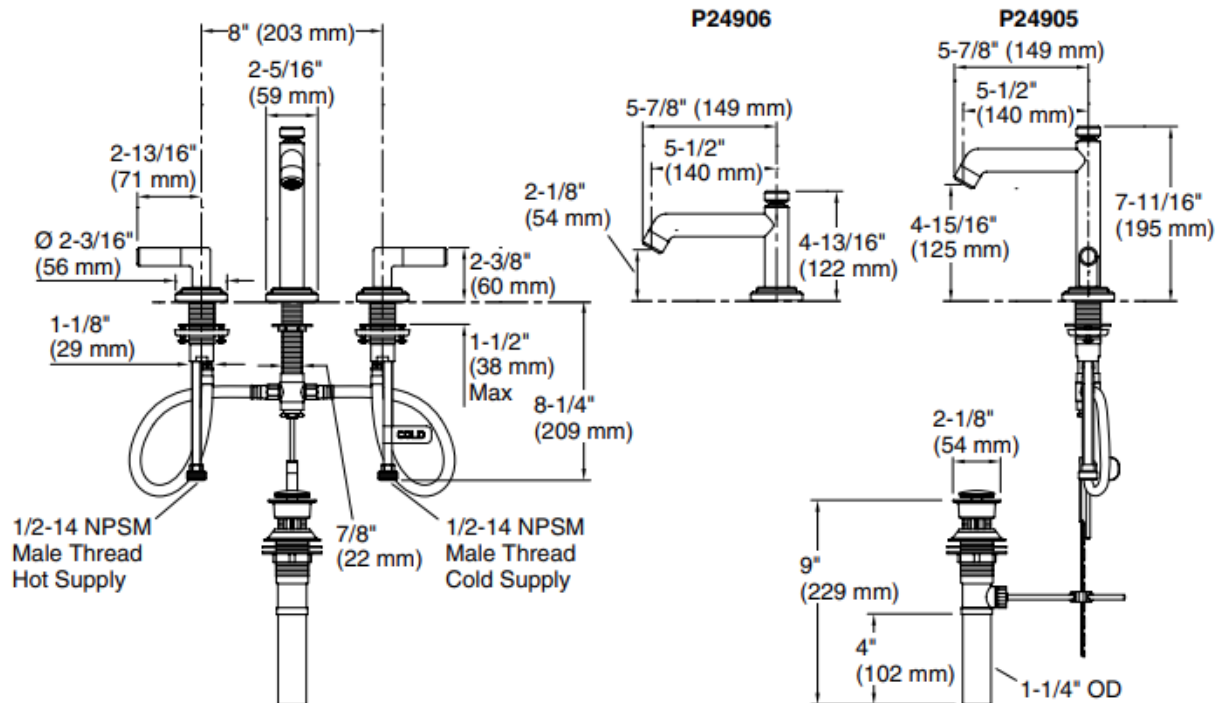

Brand : KALLISTA,USA
Name : Pure Paletta Sink faucet, tall spout, lever handles
Item Code : P24905-LV-BZ
Designer : Laura Kirar
Color / Finish: Antique bronze
Dimensions : (See data drawing below for dimensions)

Product info:

- Sink Faucet
- Tall Spout
- Lever Handles
- Solid brass construction for durability and reliability
- 1.2 gal/min (4.5 l/min) maximum flow rate
- Quarter-turn washer less ceramic disc valves

Add-ons to be sold separately:

- Flexible hose
- Angle Valve

Flushing of pipe must be done before fittings are installed. Failure to do so voids the warranty.

Follow cleaning instructions and avoid using any harmful chemicals.

All information is for reference only. Installation shall always be based on the specs provided with actual delivered items.

For more info, visit www.sanitecph.com