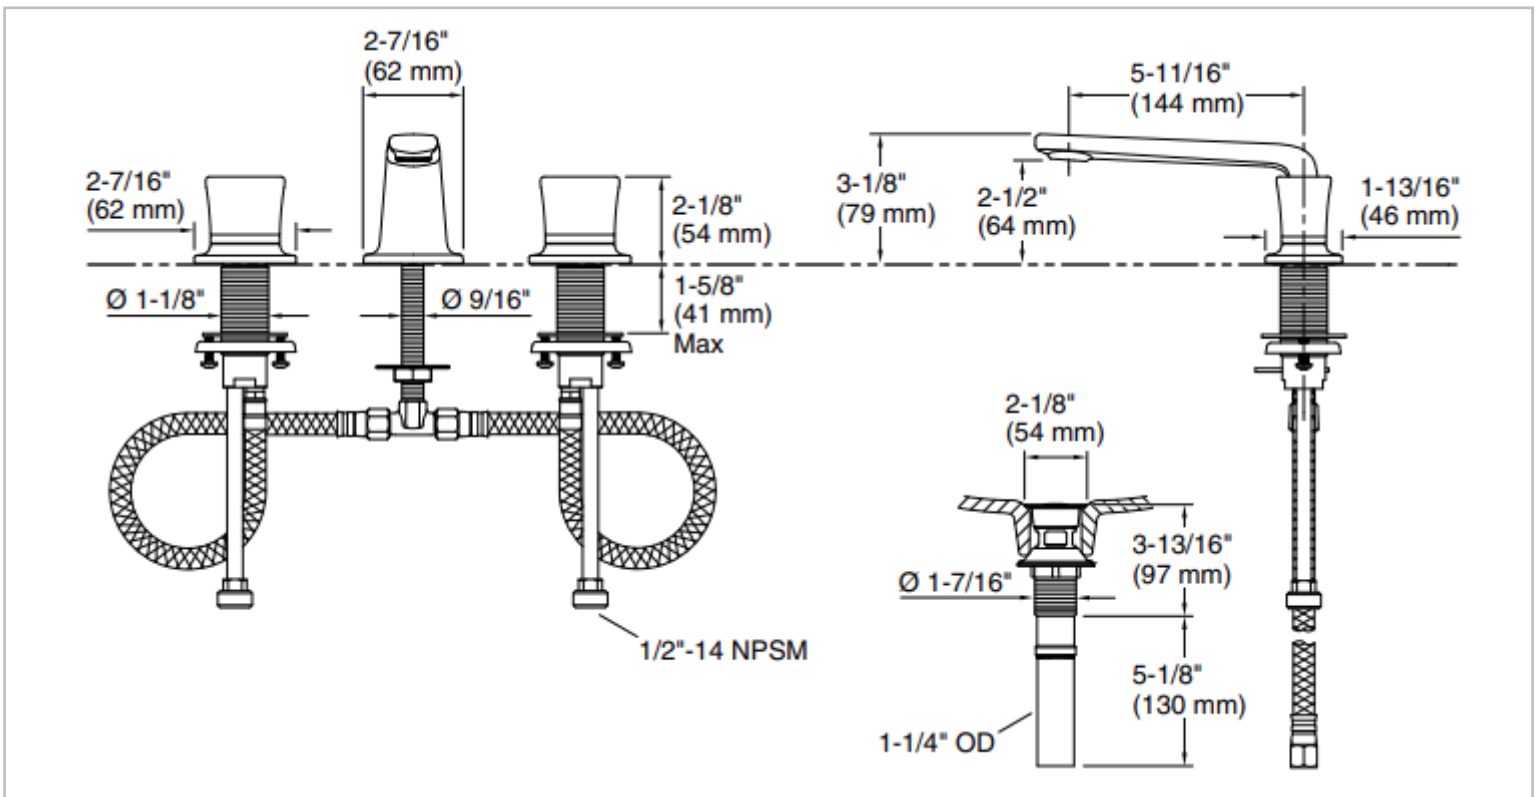

Brand : KALLISTA,USA
Name : Per Se Sink faucet, low spout, black crystal knob
Item Code : P24705-CB-AD
Designer :
Color / Finish: Nickel Silver
Dimensions : (See data drawing below for dimensions)

Product info:

- Sink Faucet
- Low spout
- Black crystal knob
- Solid metal construction for durability and reliability
- Quarter-turn washer less ceramic disc valves
- 1.2 gal/min (4.5 l/min) maximum flow rate

Add-ons sold separately:

- Flexible Hose
- Angle Valve

Flushing of pipe must be done before fittings are installed. Failure to do so voids the warranty.

Follow cleaning instructions and avoid using any harmful chemicals.

All information is for reference only. Installation shall always be based on the specs provided with actual delivered items.

For more info, visit www.sanitecph.com