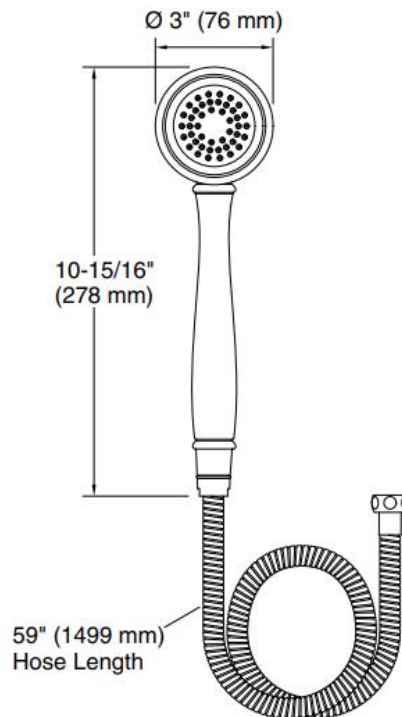

Brand : KALLISTA,USA  
Name : Bellis Single function hand shower and hose  
Item Code : P24653-00-CP  
Designer :  
Color / Finish: Polished Chrome  
Dimensions : 278 x 76 x 73 mm

**Product info:**

- Single function hand shower and hose
- Solid brass construction for durability and reliability
- 1.75 gal/min (6.6 l/min) flow rate
- Single-function spray
- Easy to clean spray face resists mineral buildup