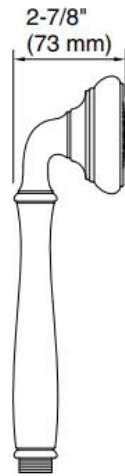

Brand : KALLISTA,USA  
Name : Bellis Single function hand shower and hose  
Item Code : P24653-00-CP  
Designer :  
Color / Finish: Polished Chrome  
Dimensions : 278 x 76 x 73 mm

**Product info:**

- Single function hand shower and hose
- Solid brass construction for durability and reliability
- 1.75 gal/min (6.6 l/min) flow rate
- Single-function spray
- Easy to clean spray face resists mineral buildup