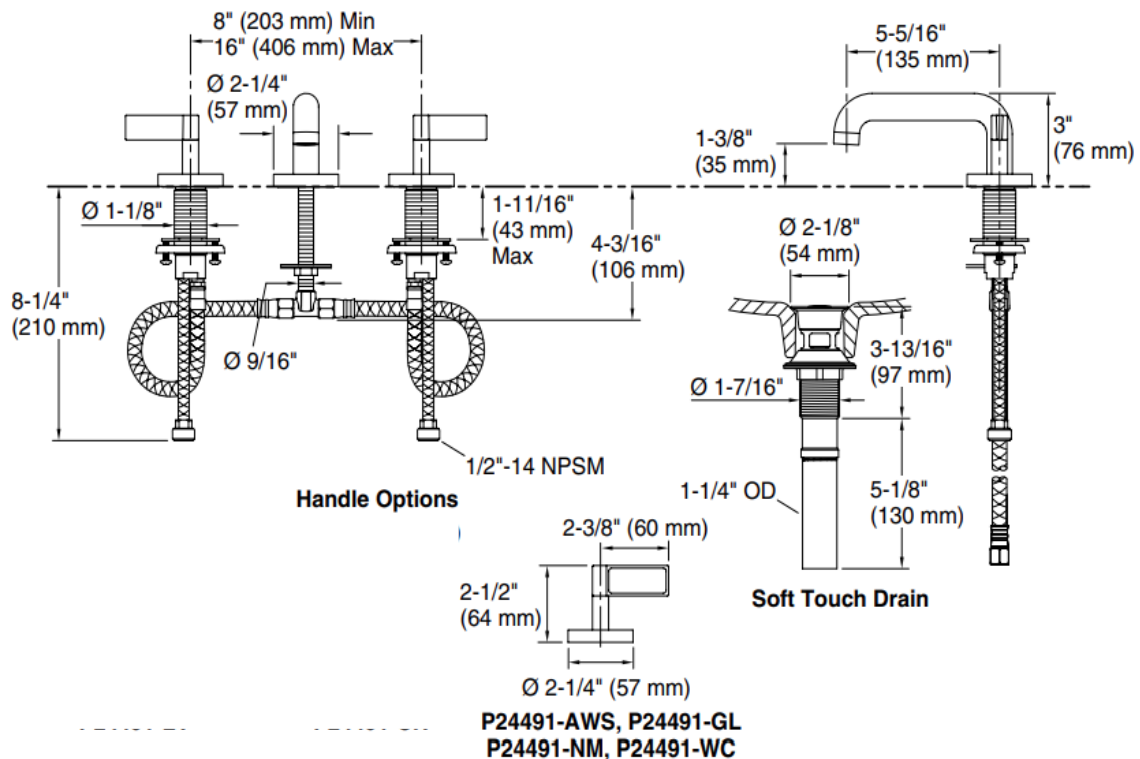

Brand : KALLISTA,USA
Name : One Decorative sink faucet, Nero Marquina handles low spout
Item Code : P24491-NM-CP
Designer :
Color / Finish: Polished Chrome
Dimensions : (See data drawing below for dimensions)

Product info:

- Decorative Sink Faucet
- Low Spout
- White Carrara handles
- Solid brass construction for durability and reliability
- 1.2 gal/min (4.5 l/min) maximum flow rate
- Includes Soft Touch drain

Add-ons sold separately:

- Flexible hose
- Angle valve

Flushing of pipe must be done before fittings are installed. Failure to do so voids the warranty.

Follow cleaning instructions and avoid using any harmful chemicals.

All information is for reference only. Installation shall always be based on the specs provided with actual delivered items.

For more info, visit www.sanitecph.com