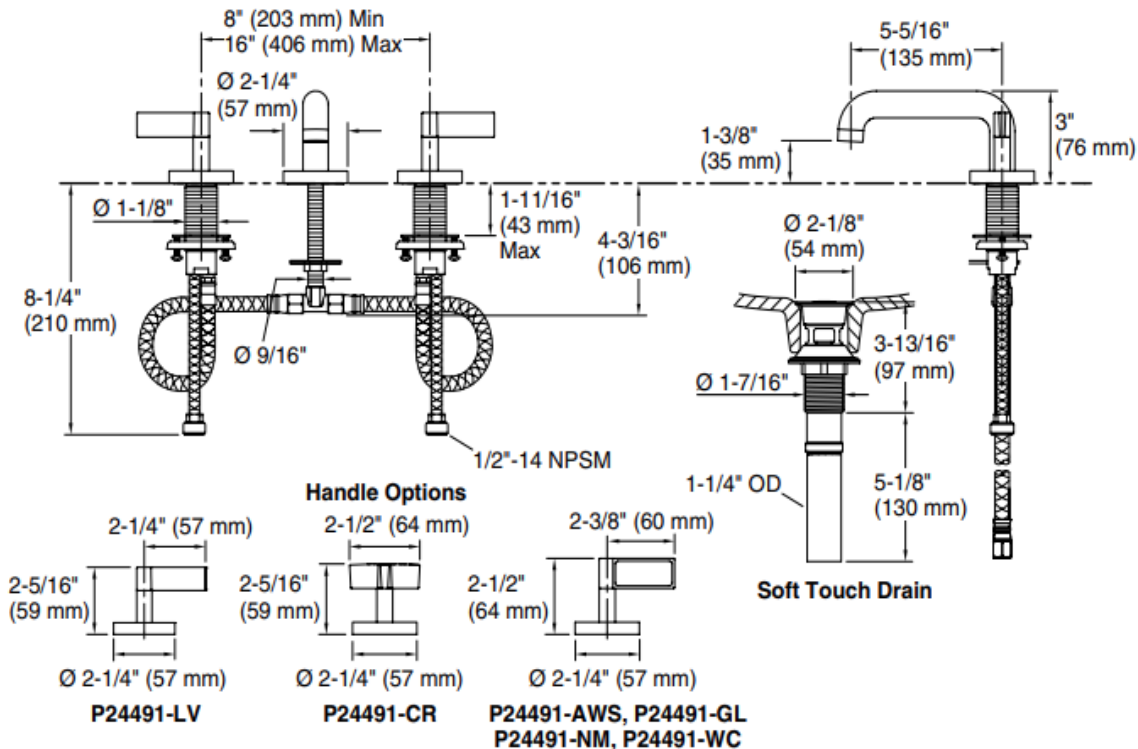

Brand : KALLISTA,USA  
 Name : One Sink Faucet With Low Spout Cross handle  
 Item Code : P24491-CR-GN  
 Designer :  
 Color / Finish: Gunmetal  
 Dimensions : 162 x 341 x 68 mm

**Product info:**

- Single Control sink Faucet
- Low Spout
- Cross Handle
- Solid brass construction for durability and reliability
- 1.2 gal/min (4.5 l/min) maximum flow rate

**Add-ons to be sold separately:**

- Flexible hose
- Angle valve

Flushing of pipe must be done before fittings are installed. Failure to do so voids the warranty.

Follow cleaning instructions and avoid using any harmful chemicals.