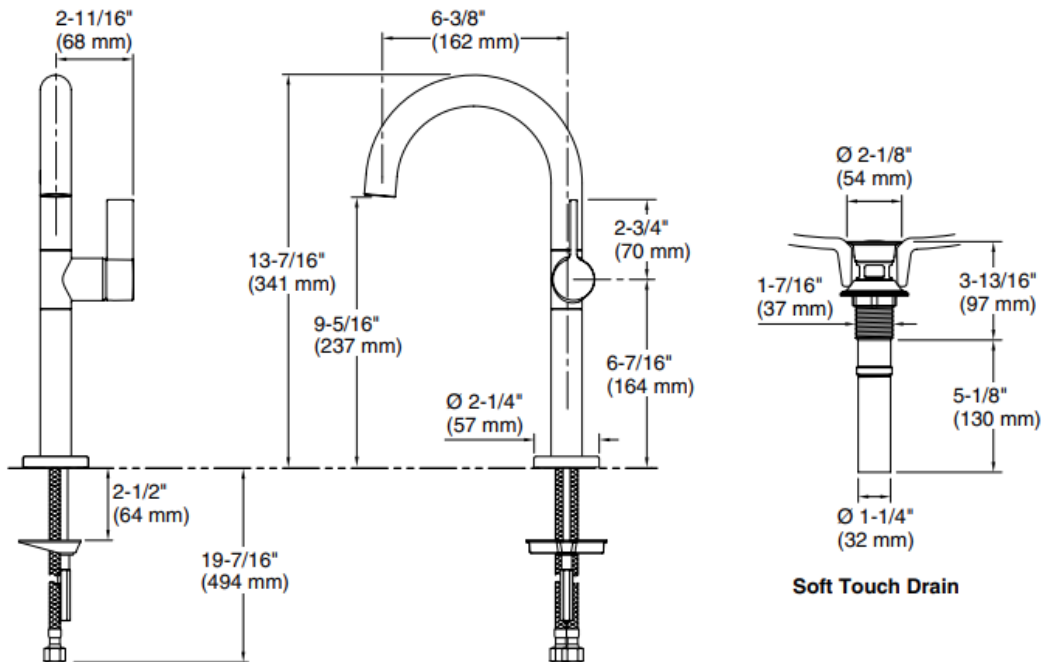

Flushing of pipe must be done before fittings are installed. Failure to do so voids the warranty.

Follow cleaning instructions and avoid using any harmful chemicals.

All information is for reference only. Installation shall always be based on the specs provided with actual delivered items.

For more info, visit www.sanitecph.com