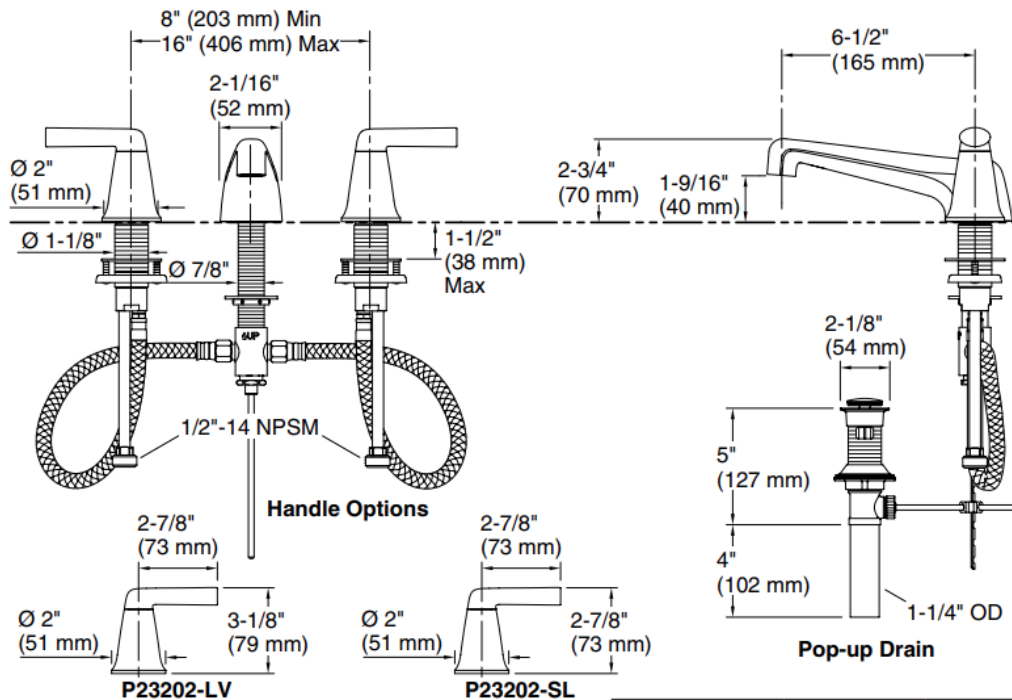

Brand : KALLISTA, USA
 Name : Counterpoint Sink faucet, statuary white marble lever
 Item Code : P23202-SL-CP
 Designer :
 Color / Finish: Chrome
 Dimensions : (See Data drawing below for dimensions)

Product info:

- Sink Faucet
- Statuary White Marble Lever
- Solid brass construction for durability and reliability

Add-ons sold separately:

- Flexible hose
- Angle valve

Flushing of pipe must be done before fittings are installed. Failure to do so voids the warranty.