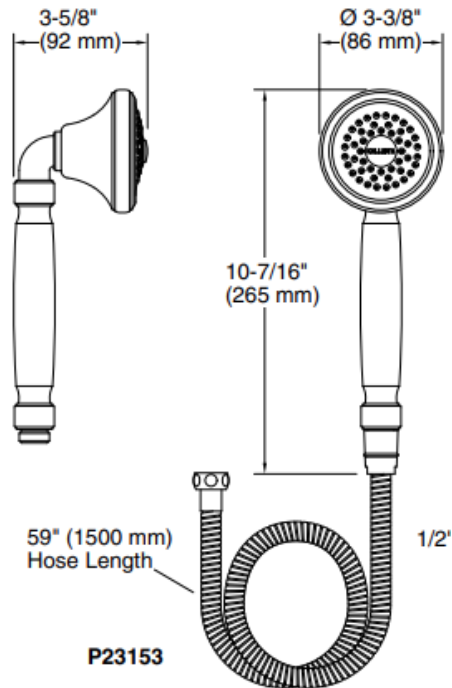

Brand : KALLISTA,USA
 Name : Inigo Hand shower
 Item Code : P23153-00-CP
 Designer :
 Color / Finish: Polished Chrome
 Dimensions : (See data drawing below for dimensions)

Product info:

- Hand shower
- With hose
- Single-function spray
- 1.75 gal/min (6.6 l/min) flow rate
- 59" (1499 mm) hose length