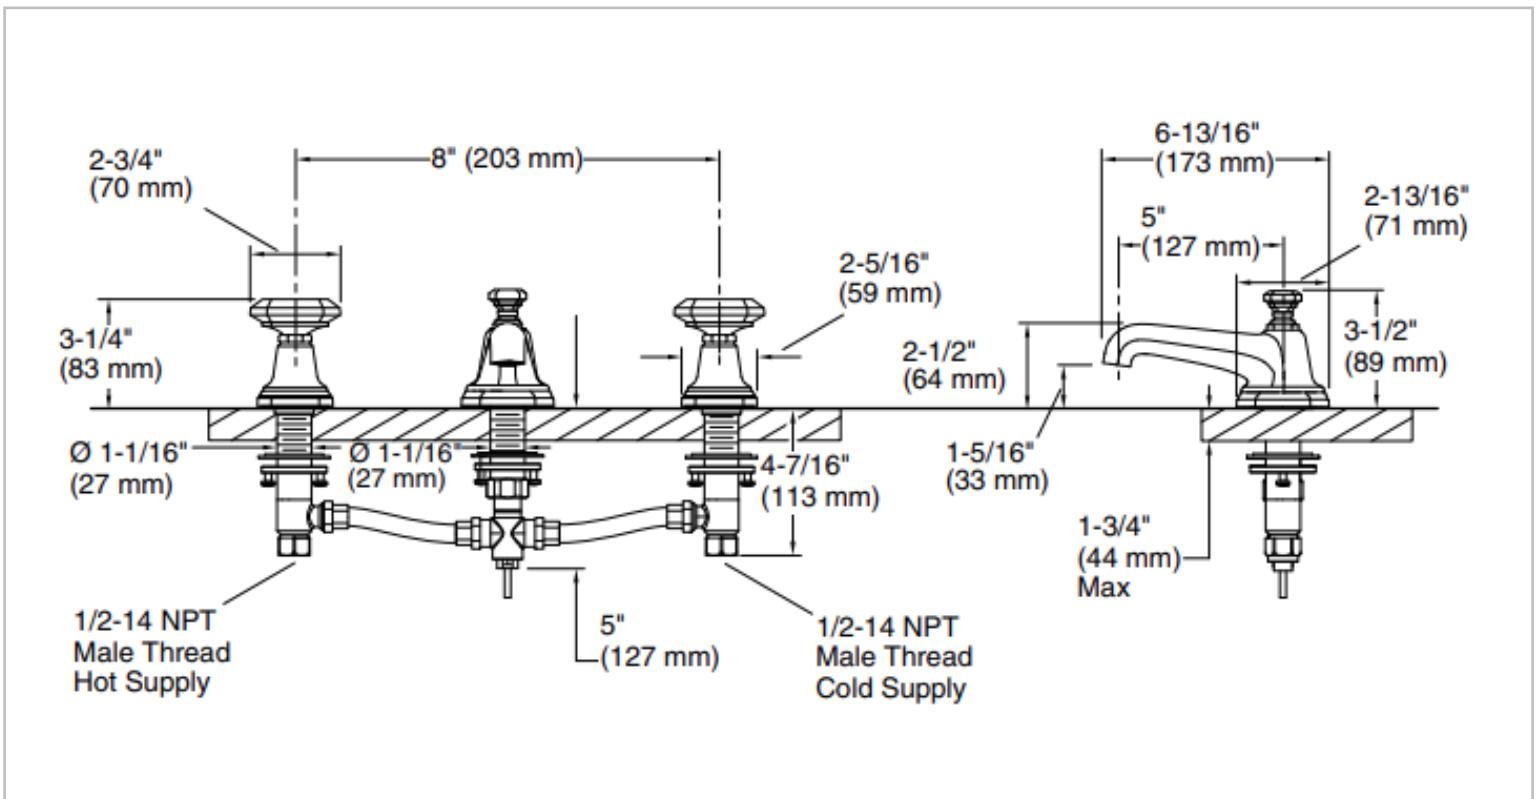

Flushing of pipe must be done before fittings are installed. Failure to do so voids the warranty.

Follow cleaning instructions and avoid using any harmful chemicals.

All information is for reference only. Installation shall always be based on the specs provided with actual delivered items.

For more info, visit www.sanitecph.com