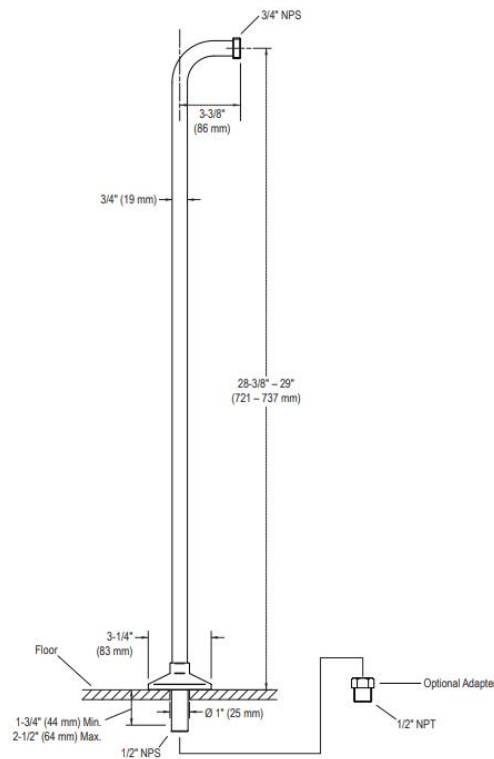

Brand : KALLISTA,USA
 Name : Hampstead Bath set floor risers
 Item Code : P22109-00-CP

Designer :

Color / Finish: Polished Chrome
 Dimensions : 721 – 737 mm

Product info:

- Bath Set Floor Risers
- Solid Brass Construction for Durability and Reliability
- Converts Deck-mounted Bath Set to Floor-Mount Set
- Paired with Bath Faucet Set