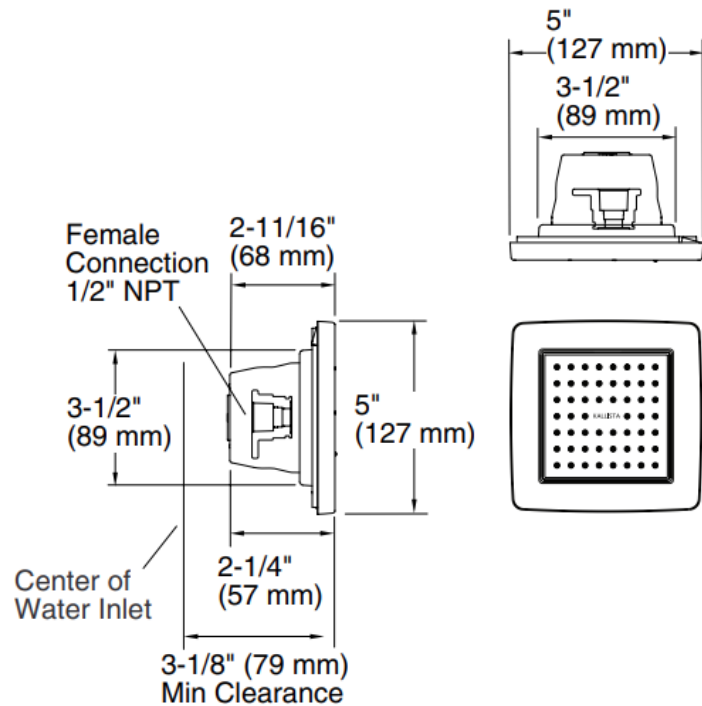

Brand : KALLISTA,USA  
 Name : Modern square body spray  
 Item Code : P22079-00-CP

Designer :

Color / Finish: Polished Chrome  
 Dimensions : 127 x 68 mm

**Product info:**

- Modern Square body spray
- 2.5 gal/min (9.5 l/min) flow rate
- 1/2" NPT connections