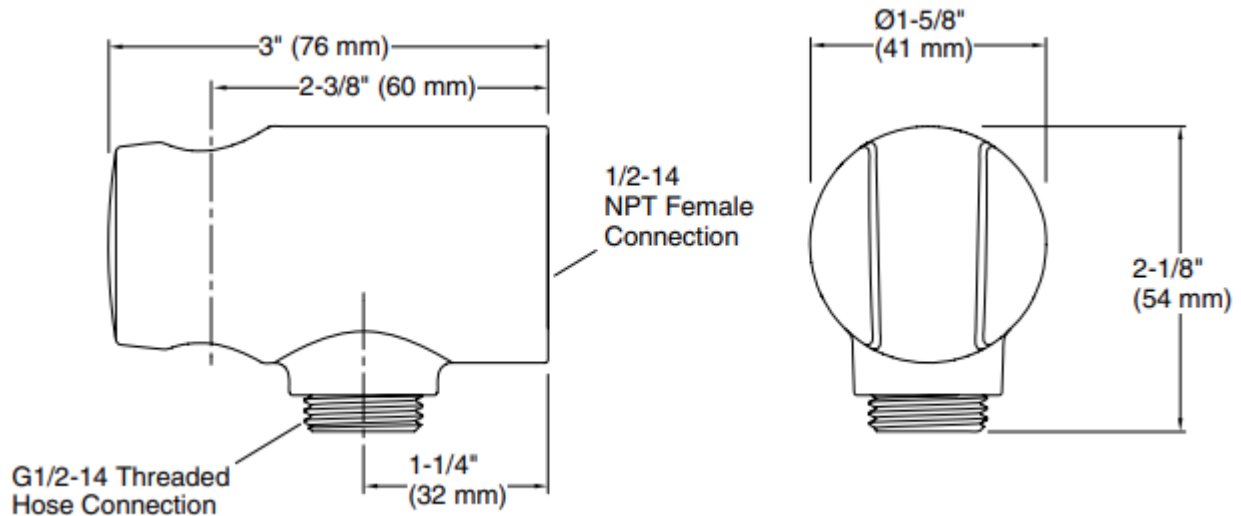

Brand : KALLISTA,USA  
Name : Fixed wall bracket with integrated supply elbow  
Item Code : P21652-00-BZ  
Designer : Laura Kirar  
Color / Finish: Antique bronze  
Dimensions : 54 x 41 x 76 mm

**Product info:**

- Fixed wall bracket
- With integrated supply elbow
- Solid metal construction for durability and reliability
- Integrated supply and holder
- Clean look with reduced number of components needed in the shower space