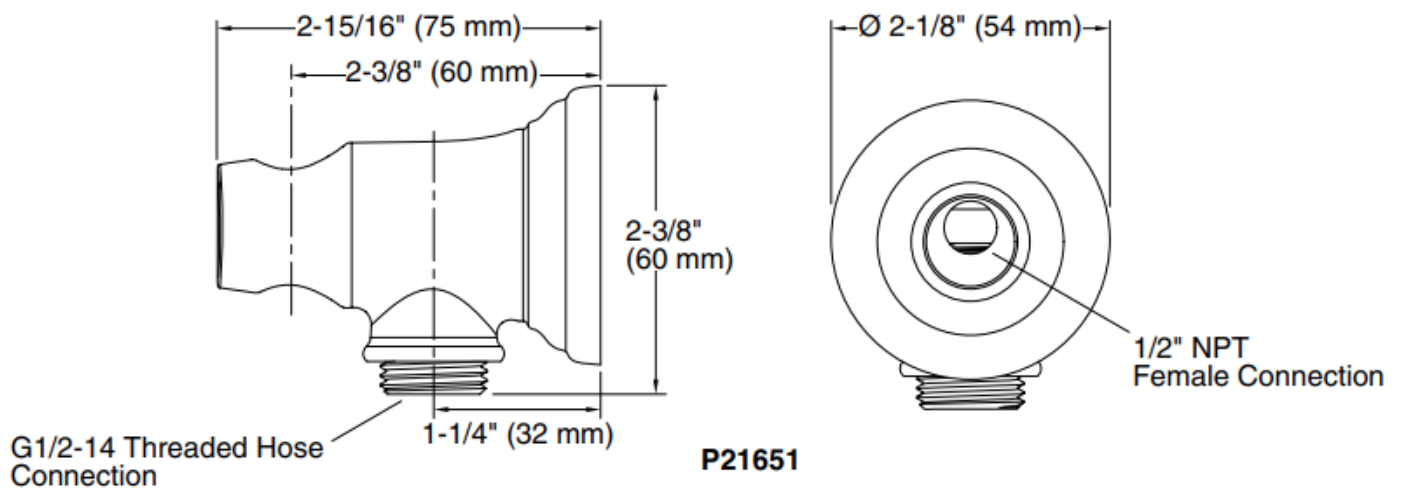

Brand : KALLISTA,USA  
Name : Wall bracket with integrated with supply elbow  
Item Code : P21651-00-AD  
Designer :  
Color / Finish: Nickel Silver  
Dimensions : 54 x 60 x 75 mm

**Product info:**

- Wall bracket
- With Integrated supply elbow
- Solid metal construction for durability and reliability
- Integrated supply and holder
- Clean look with reduced number of components needed in the shower space