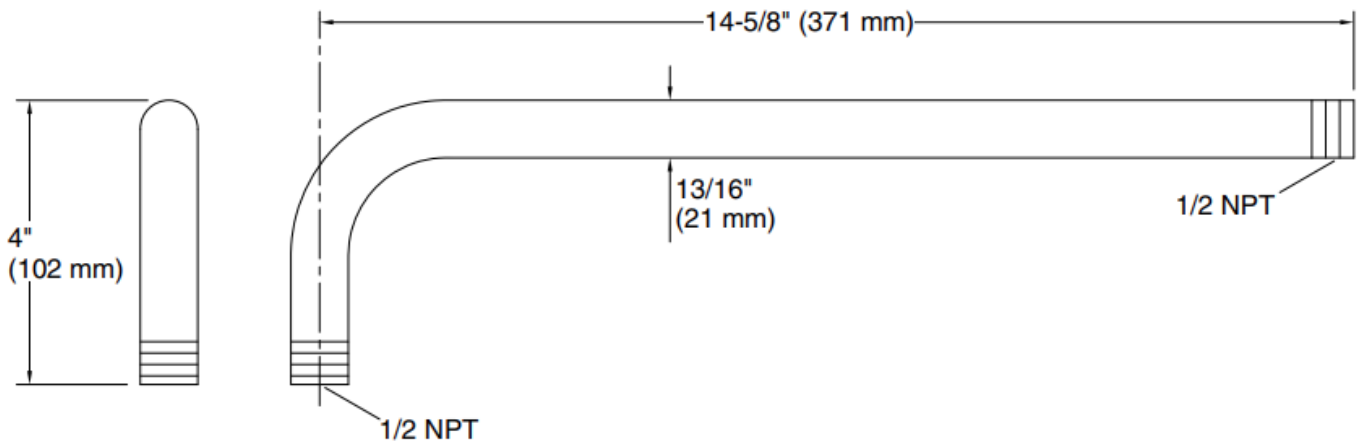

Brand : KALLISTA
Name : Wall Shower arm
Item Code : P21523-00-CP

Designer :

Color / Finish: Polished Chrome
Dimensions : 371 x 102 mm

Product info:

- Wall shower arm
- 1/2" NPT connection
- Flow rate: 1.2 gal/min (4.5 l/min)
- Pressure: 60 psi (4.1 bar)