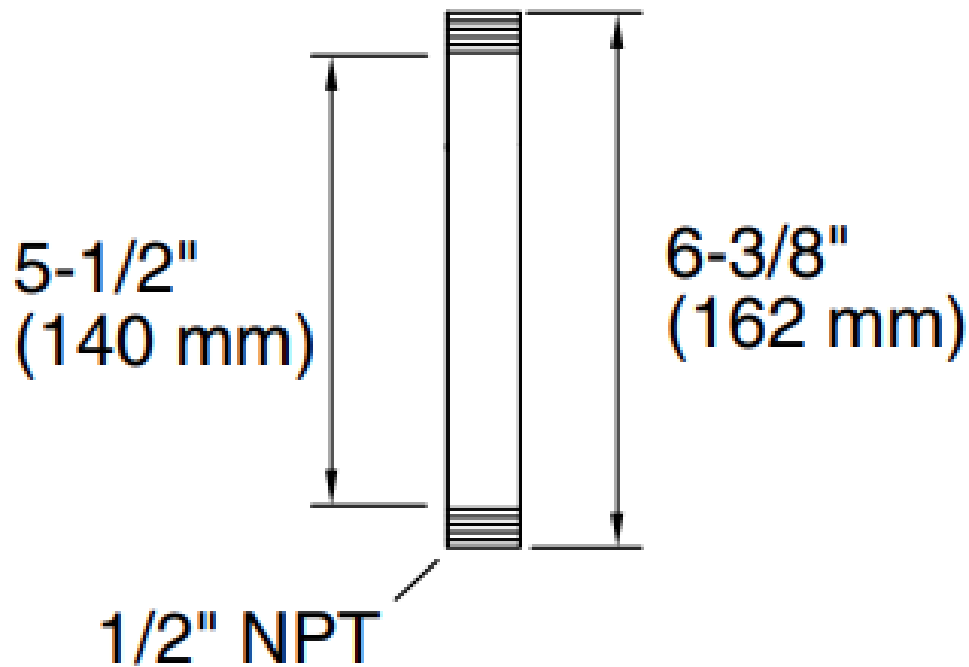

Brand : KALLISTA, USA
Name : Ceiling Rain dome arm
Item Code : P21521-00-CP

Designer :

Color / Finish: Chrome
Dimensions : 162 mm

Product info:

- Ceiling Rain dome man
- Solid brass construction for durability and reliability
- 1/2" NPT connection