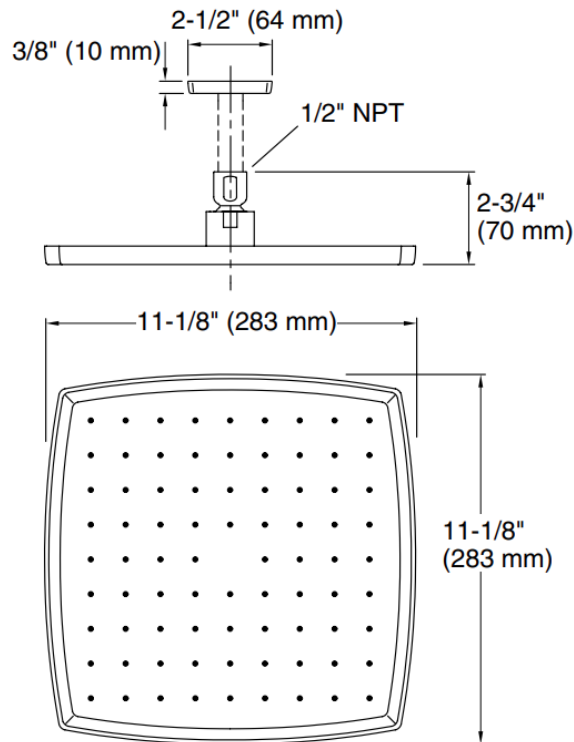

Brand : KALLISTA,USA  
Name : Square, air-induction soft modern rain dome  
Item Code : P21514-00-CP  
Designer :  
Color / Finish: Brushed Nickel  
Dimensions : 283 x 283 x 70 mm

**Product info:**

- Square
- Air induction soft modern rain dome
- Single function rain
- Solid brass construction for durability and reliability
- 2.5 g/min (9.5 l/min) flow rate
- 1/2" NPT connection