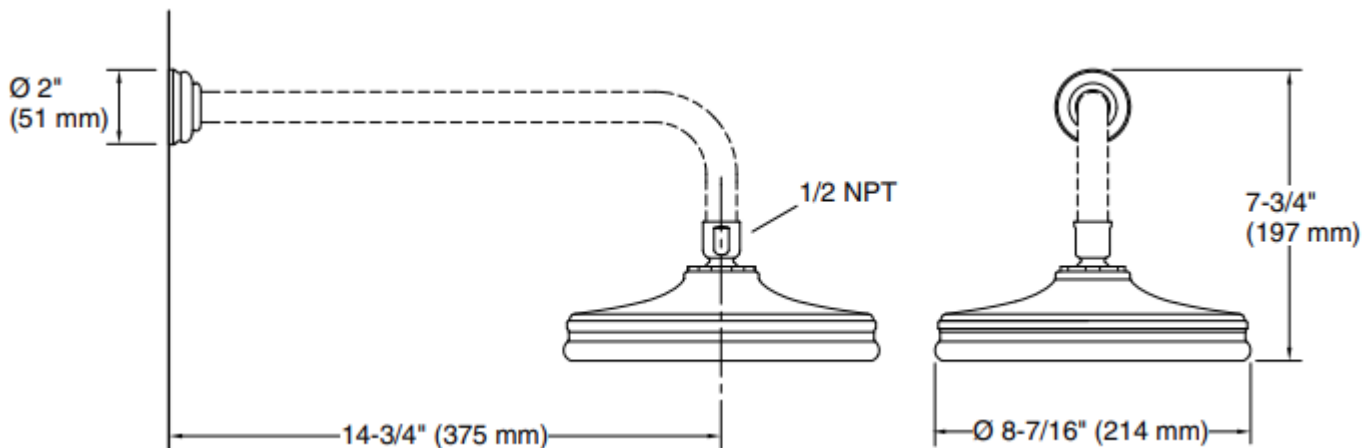

Brand : KALLISTA,USA
Name : Diameter air induction eco small
Item Code : P21510-E-AD

Designer :

Color / Finish: Nickel Silver
Dimensions : 214 x 197 x 375 mm

Product info:

- Air Induction Eco Small
- Maximum flow rate of 2.5 gpm (9.5 lpm)
- High-quality solid brass construction for durability and reliability
- Shower arm sold separately
- Single function spray
- Includes escutcheon