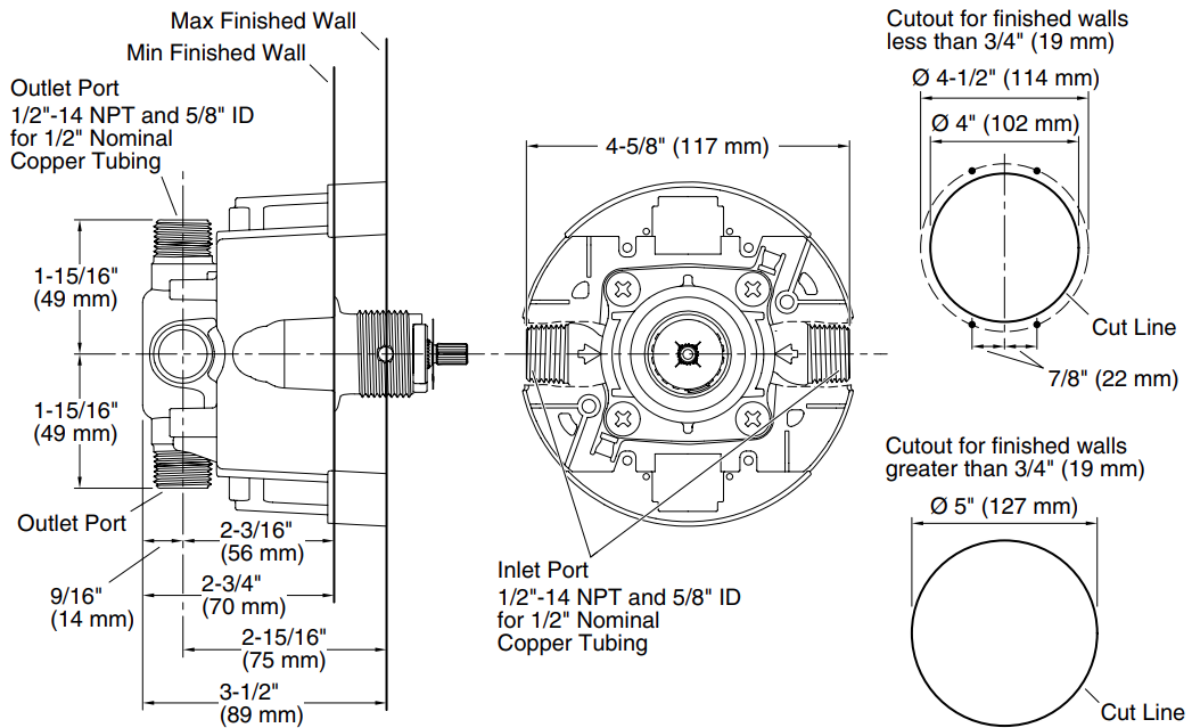

Brand : KALLISTA,USA
 Name : Rough in pressure
 Item Code : P19310-00-NA
 Designer :
 Color / Finish: Brushed Nickel
 Dimensions : 179 x 159 x 119 mm

Product info:
 • Rough in Pressure

Flushing of pipe must be done before fittings are installed. Failure to do so voids the warranty.