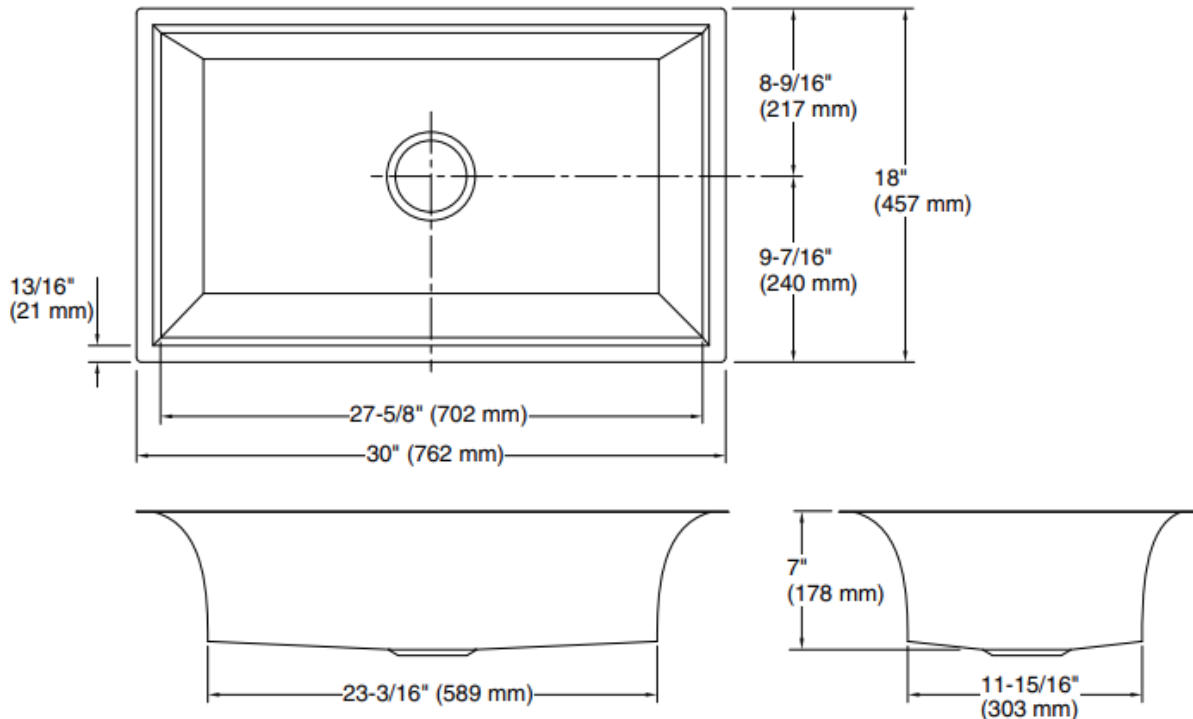

Brand : KALLISTA,USA
 Name : Bacifoire 30" Butler Sink
 Item Code : L20312-00-PDS
 Designer : Mick De Giulio
 Color / Finish: Polished Distressed
 Dimensions : 762 x 457 x 589 mm

Product info:

- Butler Sink
- 16-gauge, polished distressed stainless steel
- Flower inspiration for shaping of interior bowl design