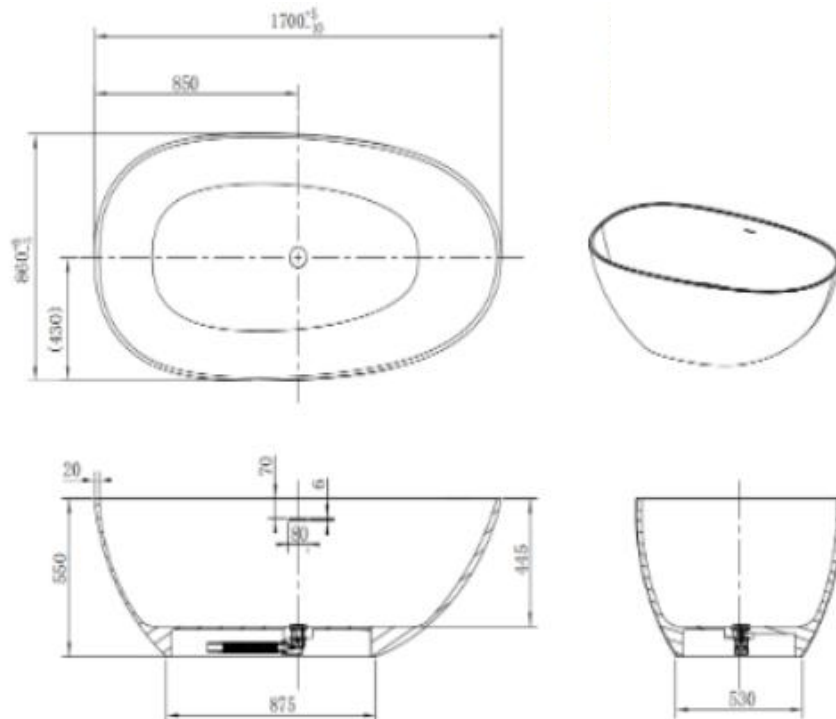

Brand: JOMOO, China
 Name: Oval-shaped one-piece artificial stone bathtub
 Item Code: YC23617-1A01-1
 Designer:
 Color / Finish: White
 Dimensions: 1700 x 860 x 550 mm

- Product info:
- Artificial Bathtub
 - Pop-up waste
 - Overflow hole