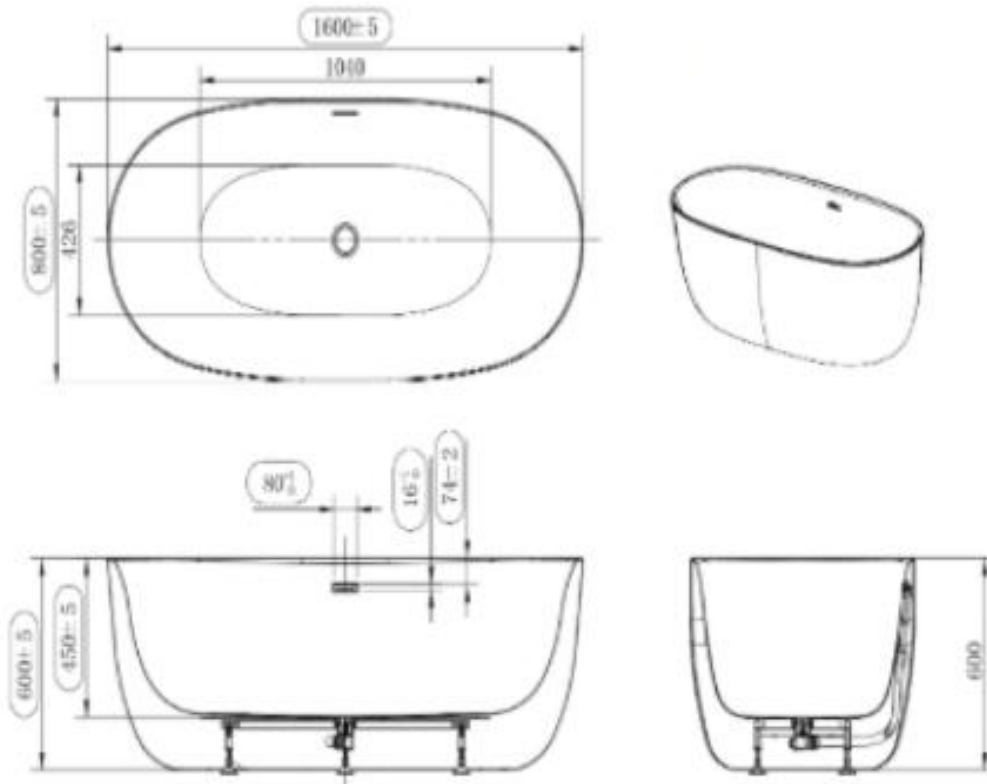

JOMOO

Brand: JOMOO, China
Name: Waist shape symmetrical skirt one piece bathtub
Item Code: YC07616-1A01-1

Designer:
Color / Finish: White
Dimensions: 1600 x 750 x 600 mm

- Product info:
- Acrylic floor standing bathtub
 - Seamless integrated skirt
 - Pop-up waste