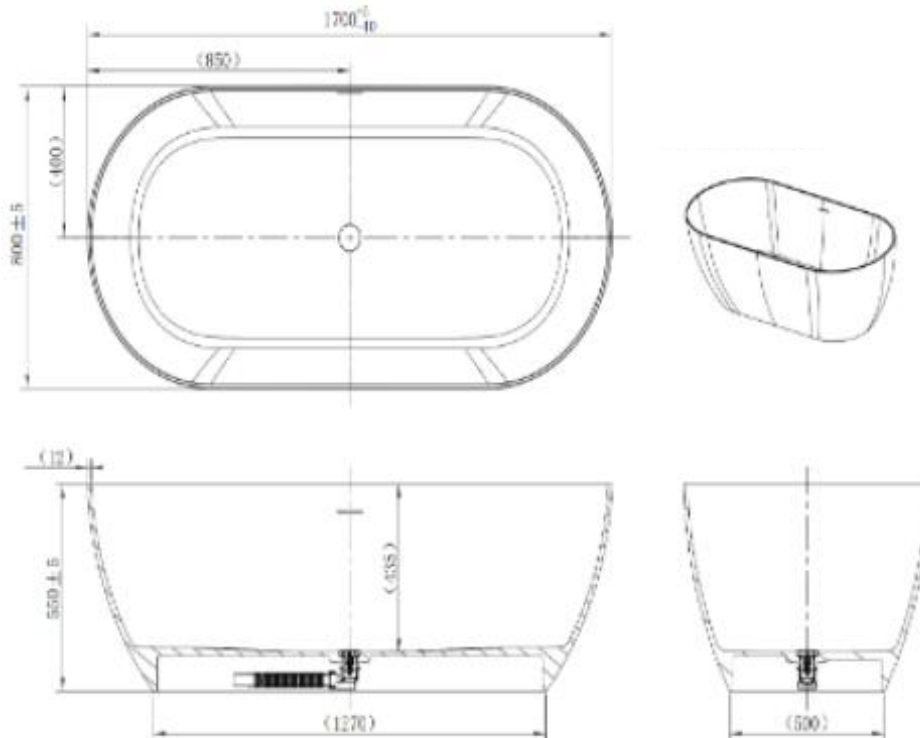

Brand: JOMOO, China
 Name: Waist shape symmetrical skirt one-piece artificial stone bathtub
 Item Code: YC05617-1A01-1

Designer:
 Color / Finish: Apricot Grey
 Dimensions: 595 x 490 x 1900 mm

- Product info:
- Artificial stone bathtub
 - Capacity: 250L
 - Pop-up waste
 - Overflow hole