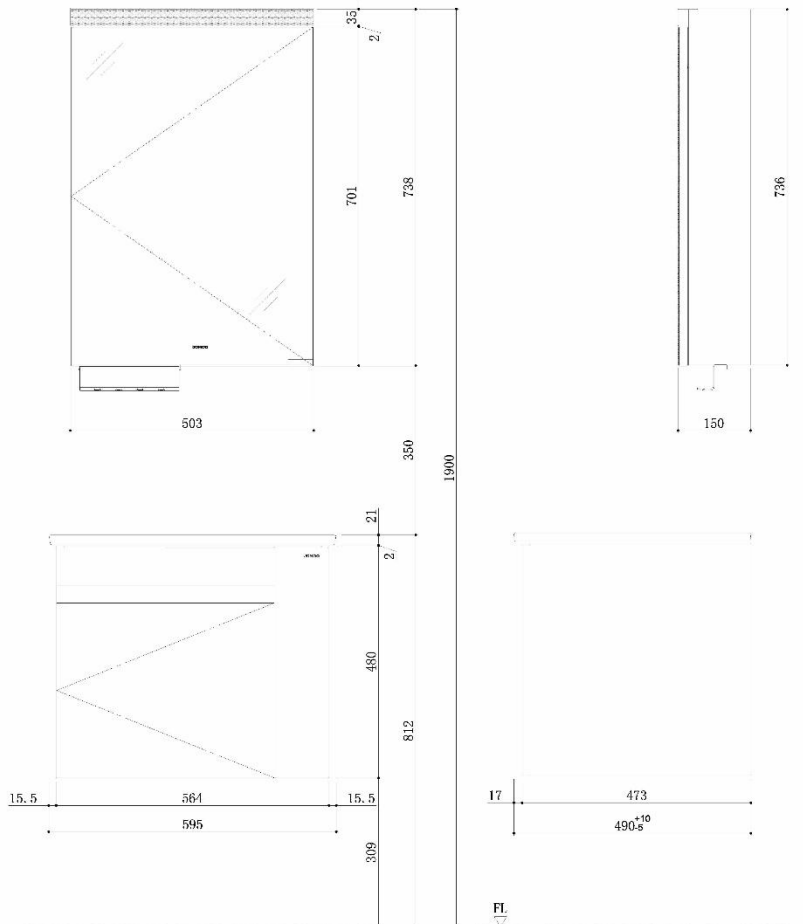

Brand: JOMOO, China  
 Name: Bathroom Cabinet  
 Item Code: XA2043-12KI-1  
 Designer:  
 Color / Finish: Mocha Brown  
 Dimensions: 595 x 490 x 1900 mm

**Product info:**

- Main Cabinet: single Door
- Mirror Cabinet: Single Door, integrated beauty rack, 35 mm induction top light, toothbrush storage
- Material: Ecological solid wood
- Hardware: 304 fixed hinge
- 12i04-600 ceramic basin