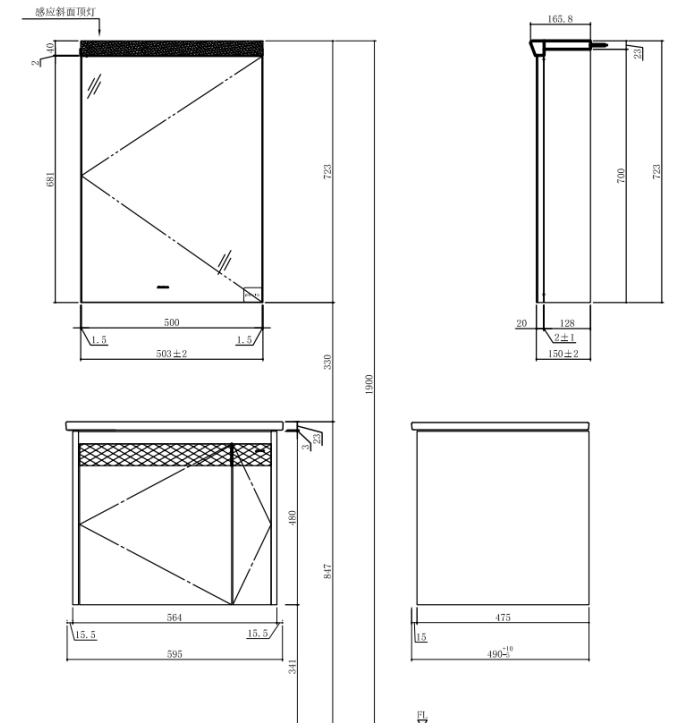

Brand: JOMOO, China
 Name: Bathroom Cabinet
 Item Code: XA2036-12DS-1
 Designer:
 Color / Finish: Apricot Grey
 Dimensions: 595 x 490 x 1900 mm

Product info:

- Main cabinet: Double door
- Mirror cabinet: single door, induction bevelled top light, drawer hole
- Material: Ecological solid wood
- Hardware: 304 fixed hinge
- 12i04-600 ceramic basin