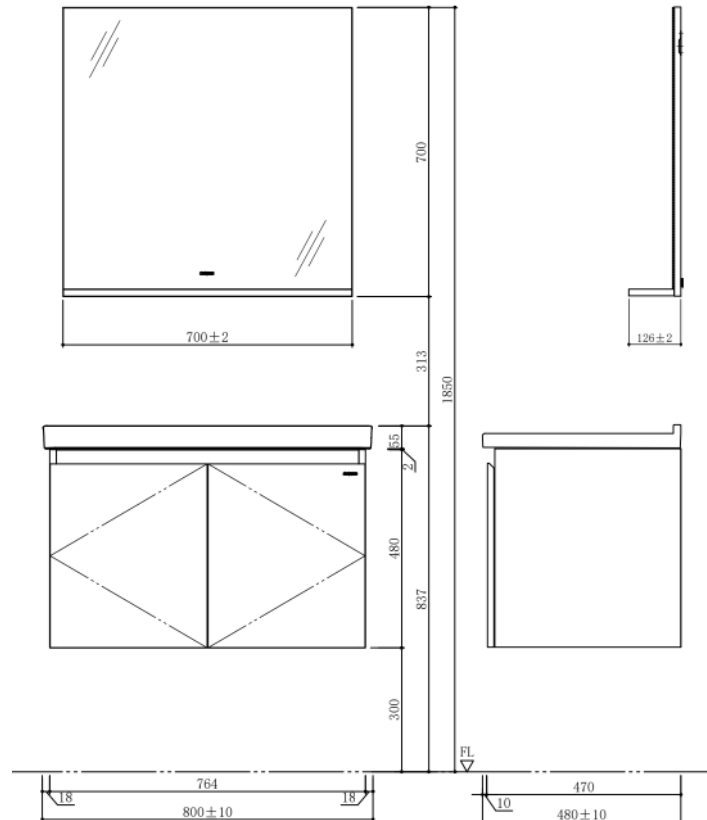

Brand: JOMOO, China
 Name: Bathroom Cabinet
 Item Code: XA2034-147H-1
 Designer:
 Color / Finish: Warm Grey
 Dimensions: 800 x 480 x 1900 mm

Product info:

- Main cabinet: 2 doors
- Mirror: Mirror + shelf
- Material: Eco friendly Laminated wood
- Hinge: 304 stainless steel
- AP2019 ceramic basin
- Copper free Hi-definition mirror
- User-friendly shelf